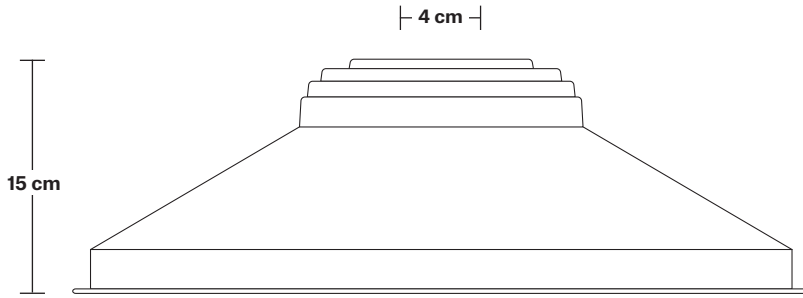

Giant Step - 18 Inch - Shade Only

Product Code: GS18-SO

H: 15 cm x W: 46 cm x D: 46 cm

SPECIFICATIONS

We meet all UK and EU lighting and safety regulations.

Our products are hand finished to ensure an authentic vintage look and therefore they may vary slightly from those shown in the images.

Shade weight: 1.4 kg

INFORMATION

Finishes: Brass, Pewter.

DIMENSIONS

Shade Diameter: 46 cm / 18"

Shade Height (no holder): 15 cm / 6"