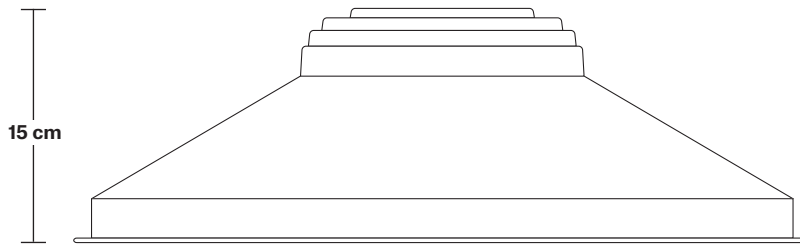

46 cm

4 cm

15 cm

Giant Step - 18 Inch

SPECIFICATIONS

We meet all UK and EU lighting and safety regulations.

Our products are hand finished to ensure an authentic vintage look and therefore they may vary slightly from those shown in the images.

Weight: 1.4 kg

INFORMATION

Product Code: GS18-SO

Finishes: Brass, Pewter.

DIMENSIONS

H: 15 cm x **W:** 46 cm x **D:** 46 cm

Shade Diameter: 46 cm / 18"

Shade Height: 15 cm / 6"