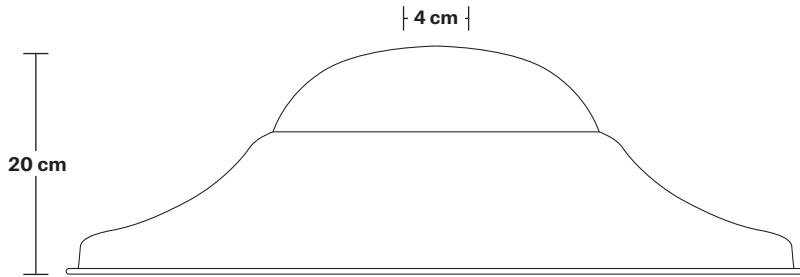

Giant Hat - 21 Inch - Shade Only

Product Code: GH21-SO

H: 20 cm x W: 53 cm x D: 53 cm

SPECIFICATIONS

We meet all UK and EU lighting and safety regulations.

Our products are hand finished to ensure an authentic vintage look and therefore they may vary slightly from those shown in the images.

Shade weight: 1.8 kg

INFORMATION

Finishes: Brass, Pewter.

DIMENSIONS

Shade Diameter: 53 cm / 21"

Shade Height (no holder): 20 cm / 7.9"