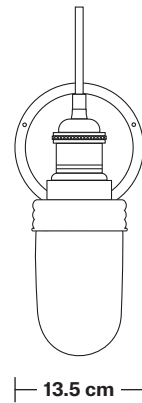

Swan Neck Outdoor & Bathroom Wall Light

Product Code: SN-IP65-WL

H: 37.5 cm x W: 13.5 cm x D: 32.5 cm

SPECIFICATIONS

We meet all UK and EU lighting and safety regulations.

Our products are hand finished to ensure an authentic vintage look and therefore they may vary slightly from those shown in the images.

Bulb required: Standard screw (E27) fitting, max 40W.

Weight: 1 kg

INFORMATION

Finishes: Brass, Pewter, Copper.

Ready to be installed, installation required.

Wall mount screws not included.

Wall rose: Pewter.

IP rating: IP65 with glass.

DIMENSIONS

Holder Diameter: 32.5 cm / 12.8"

Holder Height: 22.5 cm / 8.9"

Wall Rose Diameter: 13.5 cm / 5.3"

Wall Rose Depth: 3 cm / 1.2"

Swan Neck Outdoor & Bathroom Wall Light - Brass