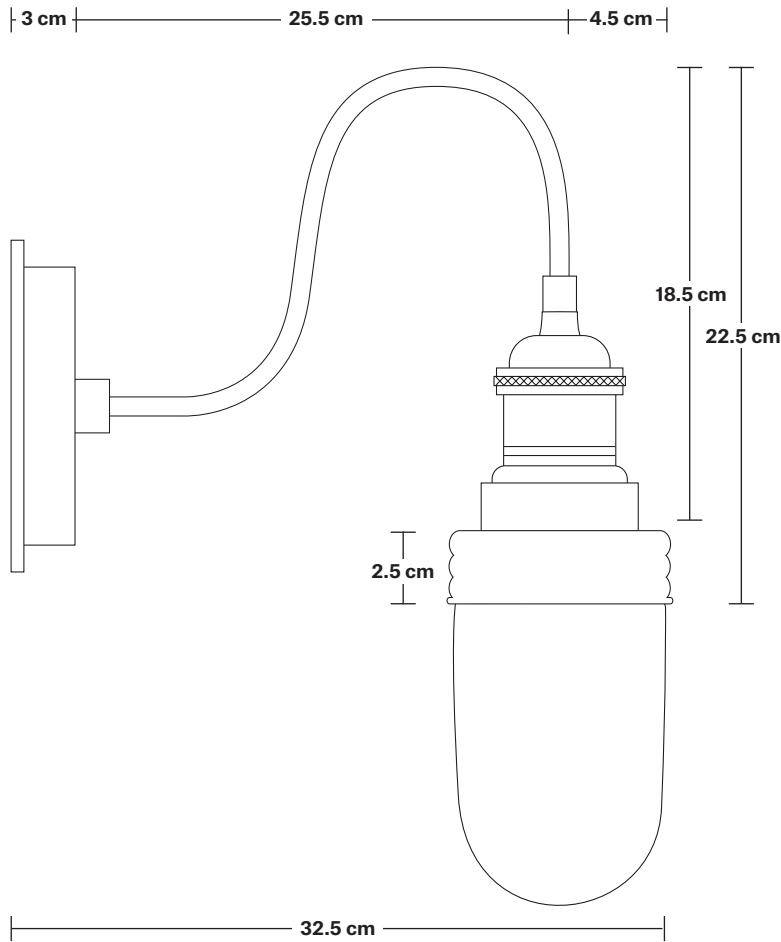

Swan Neck Outdoor & Bathroom Wall Light

Product Code: SN-IP65-WL

H: 37.5 cm x W: 13.5 cm x D: 32.5 cm

SPECIFICATIONS

We meet all UK and EU lighting and safety regulations.

Our products are hand finished to ensure an authentic vintage look and therefore they may vary slightly from those shown in the images.

Bulb required: Standard screw (E27) fitting, max 40W.

Weight: 1 kg

INFORMATION

Finishes: Brass, Pewter, Copper.

Ready to be installed, installation required.

Wall mount screws not included.

Wall rose: Pewter.

IP rating: IP65 with glass.

DIMENSIONS

Holder Diameter: 32.5 cm / 12.8"

Holder Height: 22.5 cm / 8.9"

Wall Rose Diameter: 13.5 cm / 5.3"

Wall Rose Depth: 3 cm / 1.2"

Swan Neck Outdoor & Bathroom Wall Light - Brass

Swan Neck Outdoor & Bathroom Wall Light - Brass

Swan Neck Outdoor & Bathroom Wall Light - Brass

SN-IP65-WL-B
