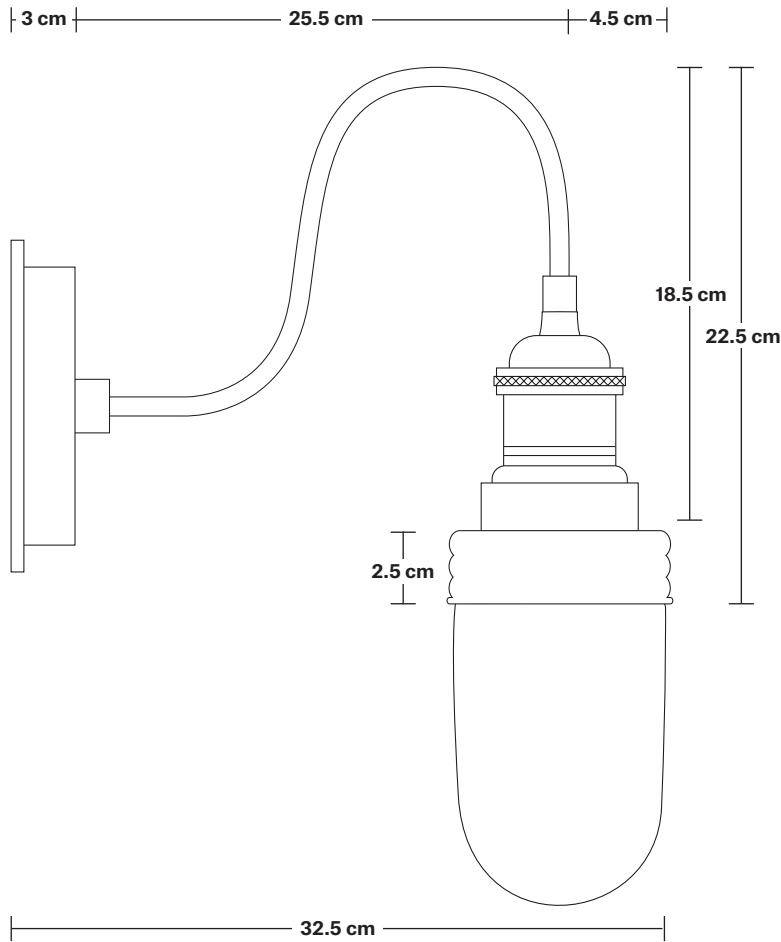

Swan Neck Outdoor & Bathroom Wall Light

Product Code: SN-IP65-WL

H: 37.5 cm x W: 13.5 cm x D: 32.5 cm

SPECIFICATIONS

We meet all UK and EU lighting and safety regulations.

Our products are hand finished to ensure an authentic vintage look and therefore they may vary slightly from those shown in the images.

Bulb required: Standard screw (E27) fitting, max 40W.

Weight: 1 kg

INFORMATION

Finishes: Brass, Pewter, Copper.

Ready to be installed, installation required.

Wall mount screws not included.

Wall rose: Pewter.

IP rating: IP65 with glass.

DIMENSIONS

Holder Diameter: 32.5 cm / 12.8"

Holder Height: 22.5 cm / 8.9"

Wall Rose Diameter: 13.5 cm / 5.3"

Wall Rose Depth: 3 cm / 1.2"

Swan Neck Outdoor & Bathroom Wall Light - Pewter