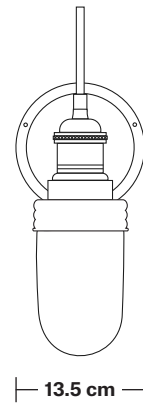

Swan Neck Outdoor & Bathroom Wall Light

Product Code: SN-IP65-WL

H: 37.5 cm x W: 13.5 cm x D: 32.5 cm

SPECIFICATIONS

We meet all UK and EU lighting and safety regulations.

Our products are hand finished to ensure an authentic vintage look and therefore they may vary slightly from those shown in the images.

Bulb required: Standard screw (E27) fitting, max 40W.

Weight: 1 kg

INFORMATION

Finishes: Brass, Pewter, Copper.

Ready to be installed, installation required.

Wall mount screws not included.

Wall rose: Pewter.

IP rating: IP65 with glass.

DIMENSIONS

Holder Diameter: 32.5 cm / 12.8"

Holder Height: 22.5 cm / 8.9"

Wall Rose Diameter: 13.5 cm / 5.3"

Wall Rose Depth: 3 cm / 1.2"

Swan Neck Outdoor & Bathroom Wall Light - Pewter