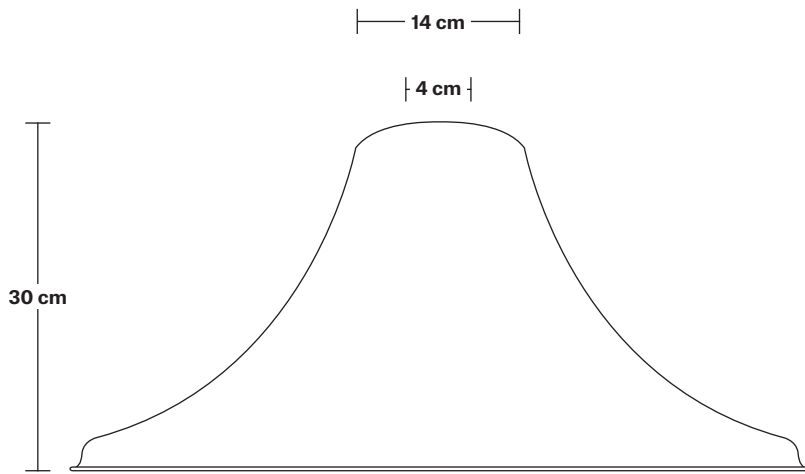

# Giant Bell - 20 Inch - Shade Only

Product Code: GBL20-SO

H: 30 cm x W: 51 cm x D: 51 cm

**Shade weight:** 1.8kg

## DIMENSIONS

Shade Diameter: 51 cm / 20"

Shade Height (no holder): 30 cm / 11.8"