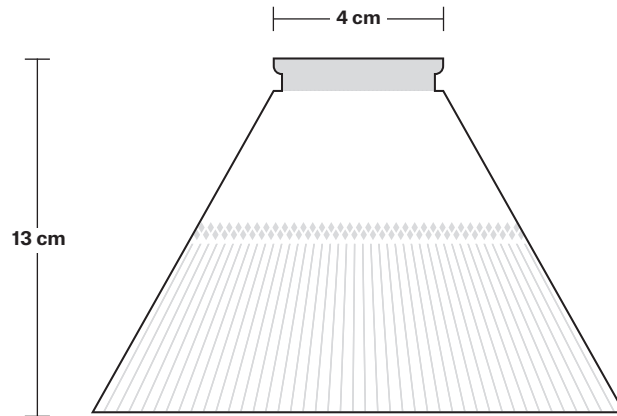

18 cm

Glass Funnel - 7 Inch

SPECIFICATIONS

We meet all UK and EU lighting and safety regulations.

Our products are hand finished to ensure an authentic vintage look and therefore they may vary slightly from those shown in the images.

Weight: 0.6 kg

INFORMATION

Product Code: GLF7-SO

Finishes: Glass.

DIMENSIONS

H: 13 cm x **W:** 18 cm x **D:** 18 cm

Shade Diameter: 18 cm / 7"

Shade Height: 13 cm / 5.3"