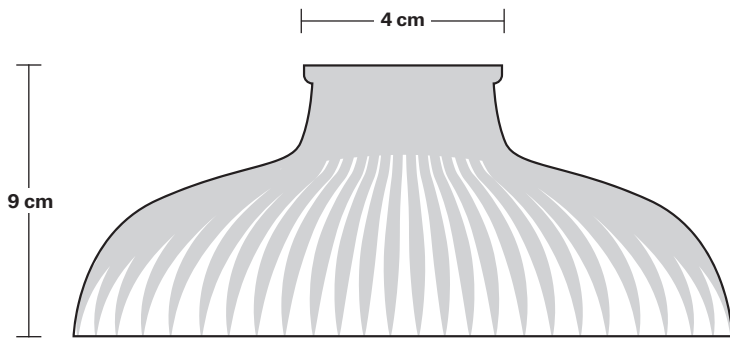

Glass Dome - 8 Inch - Shade Only

Product Code: GLD8-SO

H: 9 cm x W: 20 cm x D: 20 cm

20 cm

SPECIFICATIONS

We meet all UK and EU lighting and safety regulations.

Our products are hand finished to ensure an authentic vintage look and therefore they may vary slightly from those shown in the images.

Shade weight: 0.8 kg

INFORMATION

Finishes: Glass.

DIMENSIONS

Shade Diameter: 20 cm / 8"

Shade Height (no holder): 9 cm / 3.5"