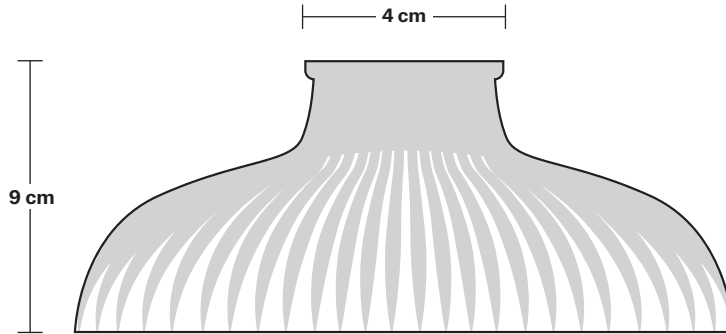

20 cm

9 cm

4 cm

Glass Dome - 8 Inch

SPECIFICATIONS

We meet all UK and EU lighting and safety regulations.

Our products are hand finished to ensure an authentic vintage look and therefore they may vary slightly from those shown in the images.

Weight: 0.8 kg

INFORMATION

Product Code: GLD8-SO

Finishes: Glass.

DIMENSIONS

H: 9 cm x **W:** 20 cm x **D:** 20 cm

Shade Diameter: 20 cm / 8"

Shade Height: 9 cm / 3.5"