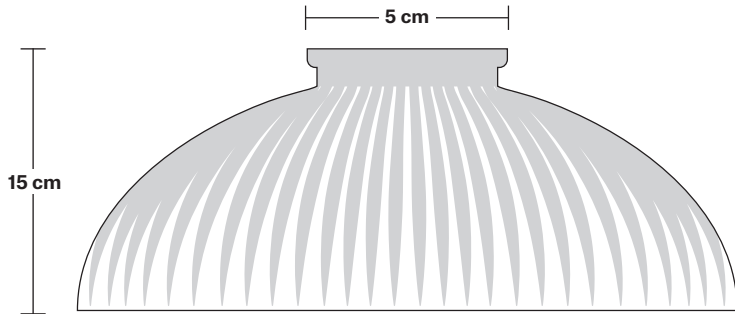

Glass Dome - 12 Inch - Shade Only

Product Code: GLD12-SO

H: 15 cm x W: 30 cm x D: 30 cm

30 cm

SPECIFICATIONS

We meet all UK and EU lighting and safety regulations.

Our products are hand finished to ensure an authentic vintage look and therefore they may vary slightly from those shown in the images.

Shade weight: 0.65 kg

INFORMATION

Finishes: Glass.

DIMENSIONS

Shade Diameter: 30 cm / 11.7"

Shade Height (no holder): 15 cm / 5.9"