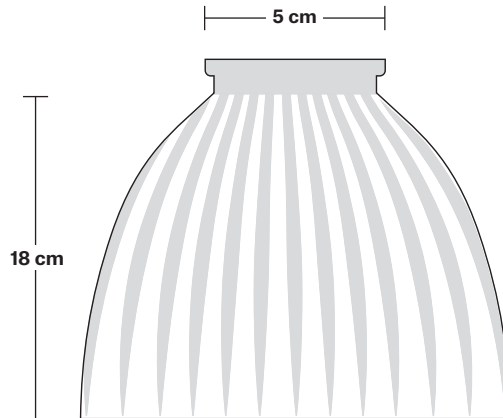

18 cm

18 cm

5 cm

Glass Cone - 7 Inch

SPECIFICATIONS

We meet all UK and EU lighting and safety regulations.

Our products are hand finished to ensure an authentic vintage look and therefore they may vary slightly from those shown in the images.

Weight: 0.8 kg

INFORMATION

Product Code: GLC7-SO

Finishes: Glass.

DIMENSIONS

H: 18 cm x **W:** 18 cm x **D:** 18 cm

Shade Diameter: 18 cm / 7"

Shade Height: 18 cm / 7"