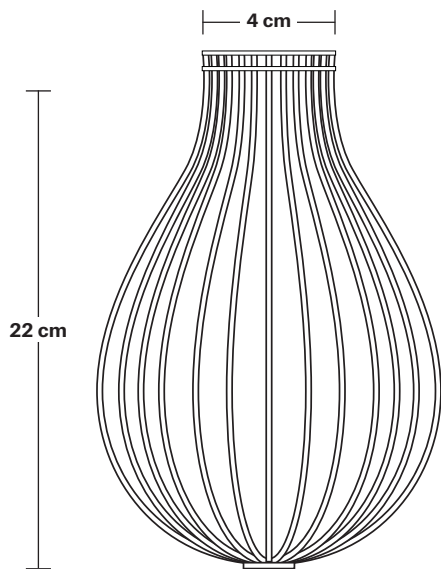

Balloon Cage - 6 Inch - Shade Only

Product Code:BC6-SO

H: 22 cm x W: 14 cm x D: 14 cm

14 cm

SPECIFICATIONS

We meet all UK and EU lighting and safety regulations.

Our products are hand finished to ensure an authentic vintage look and therefore they may vary slightly from those shown in the images.

Shade weight: 0.25 kg

INFORMATION

Finishes: Pewter, Copper.

DIMENSIONS

Shade Diameter: 14 cm / 5.5"

Shade Height (no holder): 22 cm / 8.6"