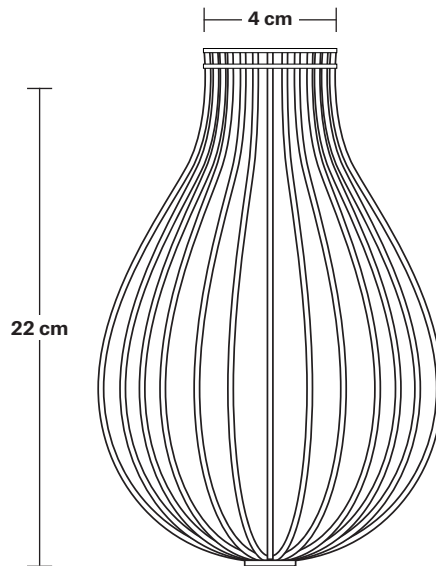

14 cm

Balloon Cage - 6 Inch

SPECIFICATIONS

We meet all UK and EU lighting and safety regulations.

Our products are hand finished to ensure an authentic vintage look and therefore they may vary slightly from those shown in the images.

Weight: 0.25 kg

INFORMATION

Product Code: BC6-SO

Finishes: Pewter, Copper.

DIMENSIONS

H: 22 cm x **W:** 14 cm x **D:** 14 cm

Shade Diameter: 14 cm / 5.5"

Shade Height: 22 cm / 8.6"