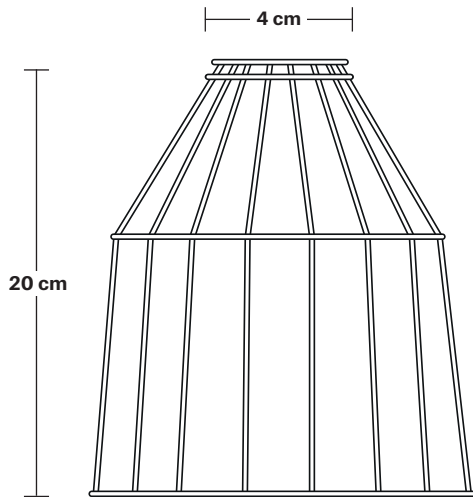

Cage - 6 Inch - Cone - Shade Only

Product Code: WC6-CN-SO

H: 20 cm x W: 16 cm x D: 16 cm

SPECIFICATIONS

We meet all UK and EU lighting and safety regulations.

Our products are hand finished to ensure an authentic vintage look and therefore they may vary slightly from those shown in the images.

Shade weight: 0.24 kg

INFORMATION

Finishes: Rusty, Pewter.

DIMENSIONS

Shade Diameter: 16 cm / 6.3"

Shade Height (no holder): 20 cm / 7.8"