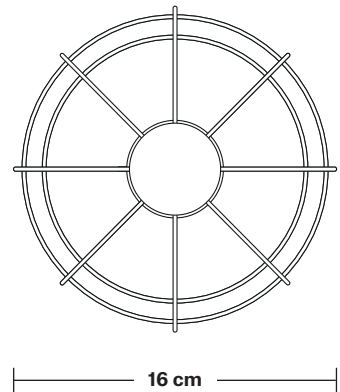

Cage - 6 Inch - Cone - Shade Only

Product Code: WC6-CN-SO

H: 20 cm x W: 16 cm x D: 16 cm

SPECIFICATIONS

We meet all UK and EU lighting and safety regulations.

Our products are hand finished to ensure an authentic vintage look and therefore they may vary slightly from those shown in the images.

Shade weight: 0.24 kg

INFORMATION

Finishes: Rusty, Pewter.

DIMENSIONS

Shade Diameter: 16 cm / 6.3"

Shade Height (no holder): 20 cm / 7.8"