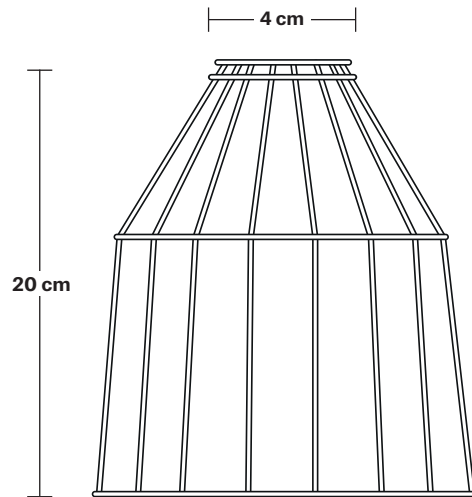

16 cm

20 cm

4 cm

Cage - 6 Inch - Cone

SPECIFICATIONS

We meet all UK and EU lighting and safety regulations.

Our products are hand finished to ensure an authentic vintage look and therefore they may vary slightly from those shown in the images.

Shade Weight: 0.24 kg

INFORMATION

Product Code: WC6-CN-SO

Finishes: Rusty, Pewter.

DIMENSIONS

H: 20 cm x **W:** 16 cm x **D:** 16 cm

Shade Diameter: 16 cm / 6.3"

Shade Height: 20 cm / 7.8"