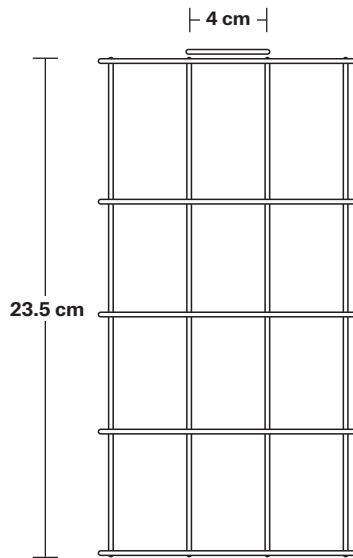

SHADE ONLY

12 cm

Cage - 5 Inch - Cylinder

SPECIFICATIONS

We meet all UK and EU lighting and safety regulations.

Our products are hand finished to ensure an authentic vintage look and therefore they may vary slightly from those shown in the images.

Shade Weight: 0.28 kg

INFORMATION

Product Code: WC5-CY-SO

Finishes: Rusty, Pewter.

DIMENSIONS

H: 23.5 cm x **W:** 12 cm x **D:** 12 cm

Shade Diameter: 12 cm / 5"

Shade Height: 23.5 cm / 9"