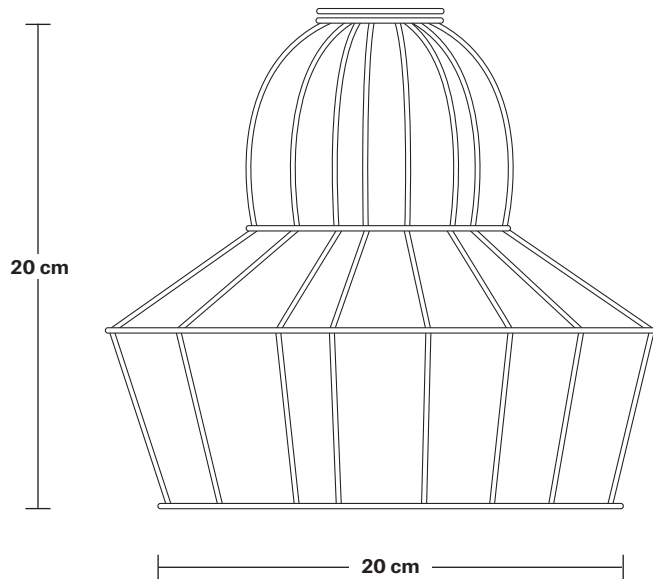

Cage - 8 Inch - Rose - Shade Only

Product Code: WC8-RS-SO

H: 20 cm x W: 24 cm x D: 24 cm

SPECIFICATIONS

We meet all UK and EU lighting and safety regulations.

Our products are hand finished to ensure an authentic vintage look and therefore they may vary slightly from those shown in the images.

Shade weight: 0.17 kg

INFORMATION

Finishes: Rusty, Pewter.

DIMENSIONS

Shade Diameter: 24 cm / 9.5"

Shade Height (no holder): 20 cm / 7.8"