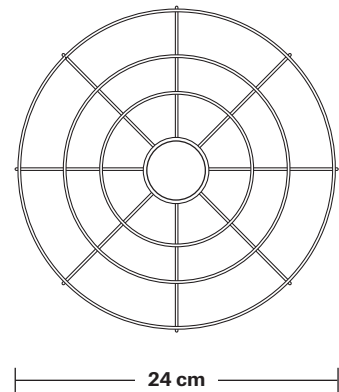

Cage - 8 Inch - Rose - Shade Only

Product Code: WC8-RS-SO

H: 20 cm x W: 24 cm x D: 24 cm

SPECIFICATIONS

We meet all UK and EU lighting and safety regulations.

Our products are hand finished to ensure an authentic vintage look and therefore they may vary slightly from those shown in the images.

Shade weight: 0.17 kg

INFORMATION

Finishes: Rusty, Pewter.

DIMENSIONS

Shade Diameter: 24 cm / 9.5"

Shade Height (no holder): 20 cm / 7.8"