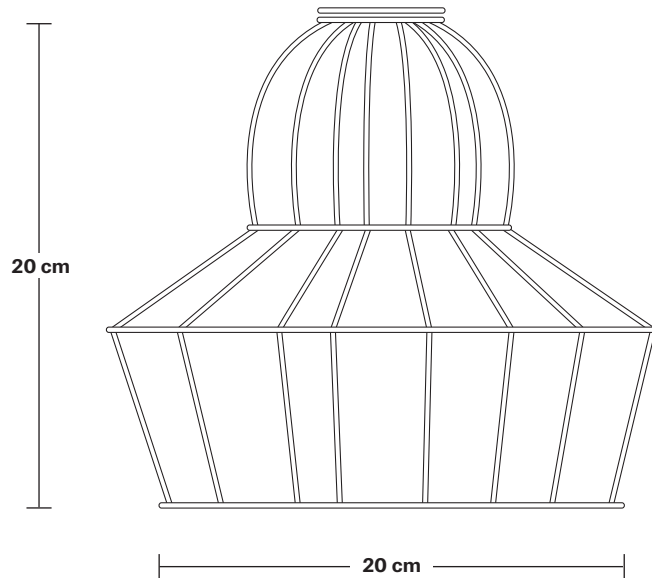

24 cm

20 cm

20 cm

Cage - 8 Inch - Rose

SPECIFICATIONS

We meet all UK and EU lighting and safety regulations.

Our products are hand finished to ensure an authentic vintage look and therefore they may vary slightly from those shown in the images.

Shade Weight: 0.17 kg

INFORMATION

Product Code: WC8-RS-SO

Finishes: Rusty, Pewter.

DIMENSIONS

H: 20 cm x **W:** 24 cm x **D:** 24 cm

Shade Diameter: 24 cm / 9.5"

Shade Height: 20 cm / 7.8"