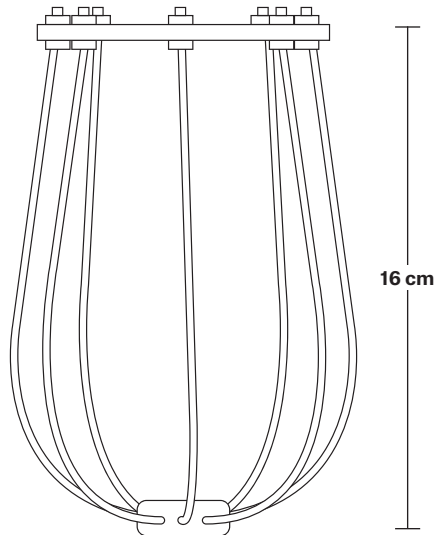

Wire Cage - 4 Inch - Shade Only

Product Code: WC4-SO

H: 16 cm x W: 10 cm x D: 10 cm

SPECIFICATIONS

We meet all UK and EU lighting and safety regulations.

Our products are hand finished to ensure an authentic vintage look and therefore they may vary slightly from those shown in the images.

Shade weight: 0.2 kg

INFORMATION

Finishes: Brass, Pewter.

Ready to be installed, installation required.

DIMENSIONS

Shade Diameter: 10 cm / 4"

Shade Height (no holder): 16 cm / 6.3"