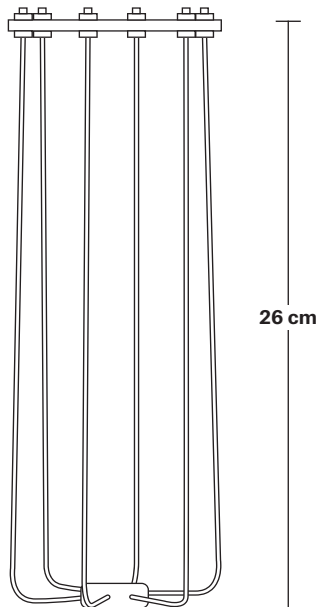

Cylinder - 3 Inch - Shade Only

Product Code: CY3-SO

H:26 cm x W: 8 cm x D: 8 cm

SPECIFICATIONS

We meet all UK and EU lighting and safety regulations.

Our products are hand finished to ensure an authentic vintage look and therefore they may vary slightly from those shown in the images.

Shade weight: 0.3 kg

INFORMATION

Finishes: Brass, Pewter.

Ready to be installed, installation required.

DIMENSIONS

Shade Diameter: 8 cm / 3.1"

Shade Height (no holder): 26 cm / 10.4"