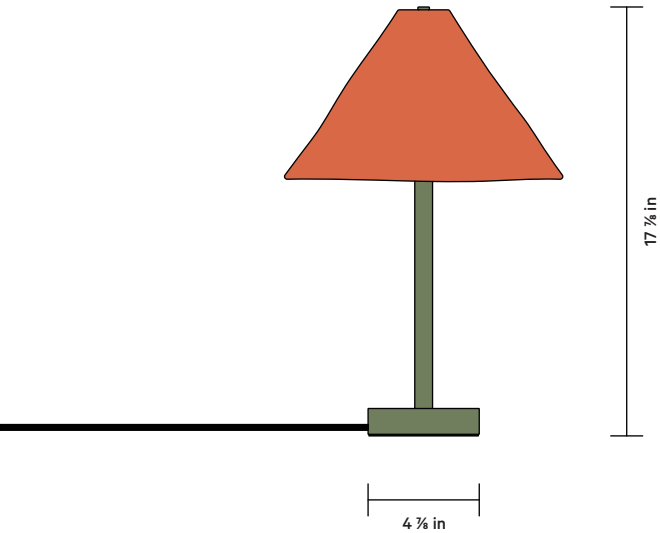

In Common With

FRONT VIEW

TOP VIEW

Select from the finishes below for the ceramic shade and painted steel base. Have questions or need help deciding? Contact sales@incommonwith.com.

DETAILS

Materials	Ceramic, Steel
Bulbs Included (x 2)	E12 / 110 V / 4.5 W / 450 lm / 2700 K Dimmable
Lead Time	12 Weeks
Max Wattage	10 W
Certifications	

SHADE FINISH OPTIONS

● Tan Clay
 ● White Clay
 ● Terracotta
 ● Green Clay
 ● Black Clay

BASE FINISH OPTIONS

● Black
 ● Bone
 ● Oxide Red
 ● Reed Green
 ● Peach

NOTES

1. Every ceramic shade is handmade and may exhibit slight variations in form and material.
2. Comes with 10 feet of black rubber cord.
3. A rotary dimmer switch is built into the base of the light fixture.