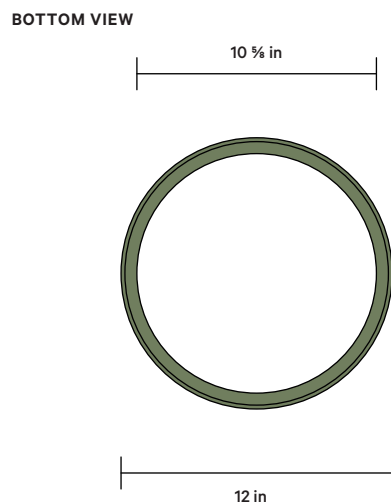

In Common With

Tipi's shape may seem obvious, but it taps into an insight that humans have had forever: cone structures make clever, responsible use of their materials.

DETAILS

Materials	Steel, Glass
Bulbs Included	E12 / 110 V / 5.0 W / 550 lm / 2700 K Dimmable
Lead Time	4 Weeks
Max Wattage	10 W
Certifications	 

FINISH OPTIONS

● Black
 ● Bone
 ● Oxide Red
 ● Reed Green
 ● Peach

NOTES

1. Comes with 8 feet of black or white rubber cord that can be cut to your desired length on-site