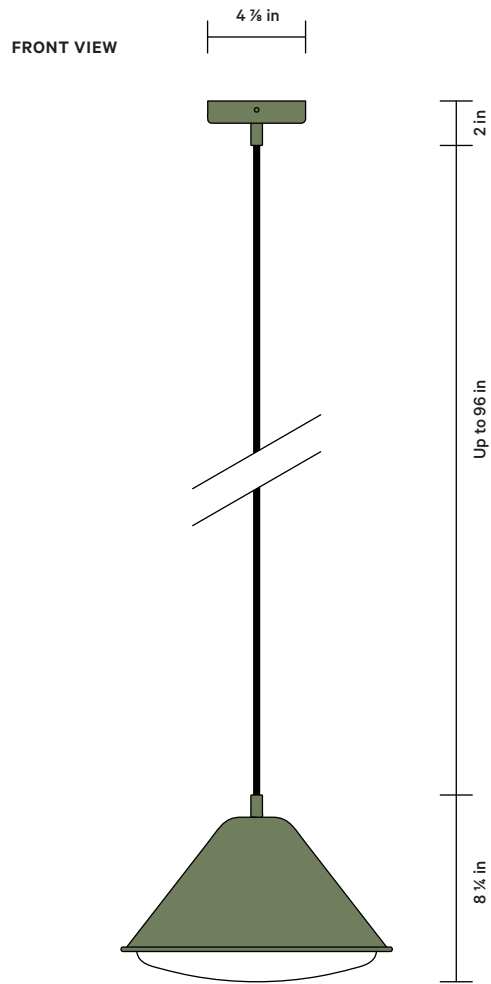

In Common With

Tipi's shape may seem obvious, but it taps into an insight that humans have had forever: cone structures make clever, responsible use of their materials.

DETAILS

Materials	Steel, Glass
Bulbs Included	E12 / 110 V / 5.0 W / 550 lm / 2700 K Dimmable
Lead Time	4 Weeks
Max Wattage	10 W
Certifications	 

FINISH OPTIONS

● Black
 ● Bone
 ● Oxide Red
 ● Reed Green
 ● Peach

NOTES

1. Comes with 8 feet of black or white rubber cord that can be cut to your desired length on-site