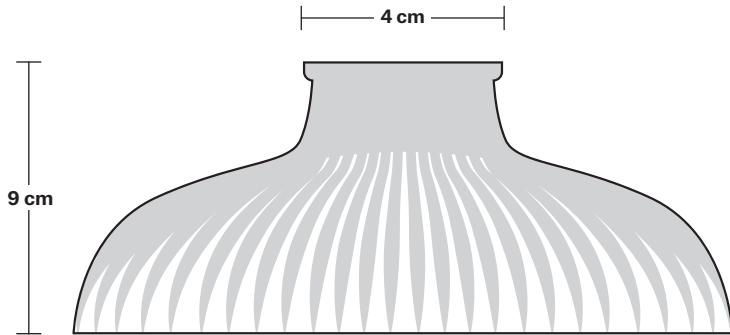

## DIMENSIONS

Shade Diameter: 20 cm / 7.8"

Shade Height (no holder): 9 cm / 3.5"

Holder Diameter: 6 cm / 2.3"

Holder Height: 25 cm / 10"

Wall Rose Diameter: 13 cm / 5.1"

Wall Rose Height: 3 cm / 1.2"

INDUSTVILLE

## DIMENSIONS

Holder Diameter: 6 cm / 2.3"

Holder Height: 25 cm / 10"

Projection: 23 cm / 9.1"

Wall Rose Diameter: 13 cm / 5.1"

Wall Rose Depth: 3 cm / 1.2"

# Glass Dome - 8 Inch - Shade Only

Product Code: GLD8-SO

H: 9 cm x W: 20 cm x D: 20 cm

20 cm