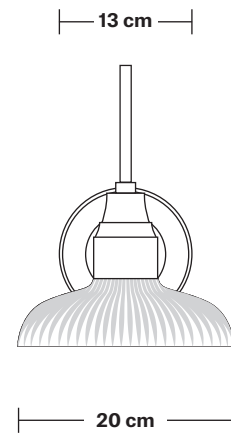

# Swan Neck Glass Dome Wall Light - 8 inch

Product Code: SN-GLDWL8

H: 32 cm x W: 20 cm x D: 40 cm

## DIMENSIONS

Shade Diameter: 20 cm / 7.8"

Shade Height (no holder): 9 cm / 3.5"

Holder Diameter: 6 cm / 2.3"

Holder Height: 25 cm / 10"

Wall Rose Diameter: 13 cm / 5.1"

Wall Rose Height: 3 cm / 1.2"

INDUSTVILLE

## DIMENSIONS

Holder Diameter: 6 cm / 2.3"

Holder Height: 25 cm / 10"

Projection: 23 cm / 9.1"

Wall Rose Diameter: 13 cm / 5.1"

Wall Rose Depth: 3 cm / 1.2"

## DIMENSIONS

Shade Diameter: 20 cm / 8"

Shade Height (no holder): 9 cm / 3.5"