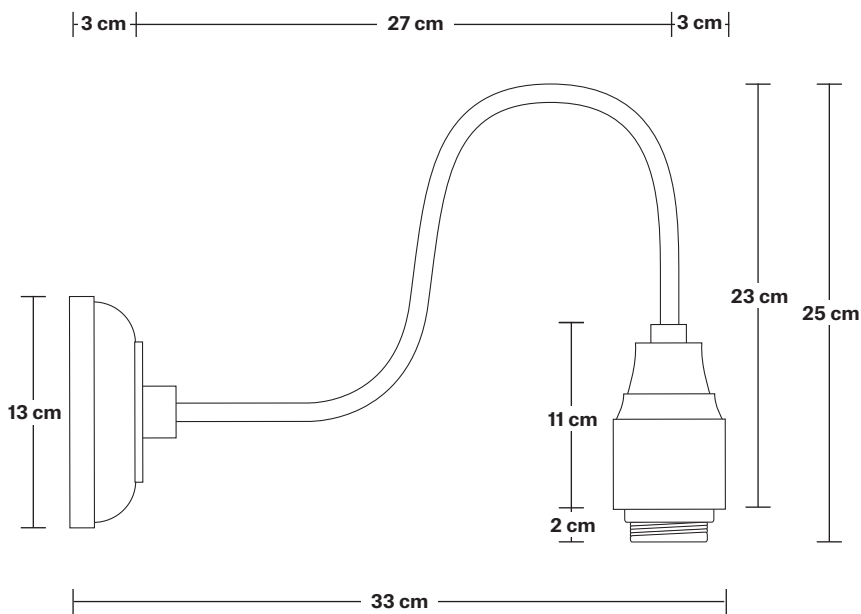

# Swan Neck Glass Dome Wall Light - 8 inch

Product Code: SN-GLDWL8

H: 32 cm x W: 20 cm x D: 40 cm

## DIMENSIONS

Shade Diameter: 20 cm / 7.8"

Shade Height (no holder): 9 cm / 3.5"

Holder Diameter: 6 cm / 2.3"

Holder Height: 25 cm / 10"

Wall Rose Diameter: 13 cm / 5.1"

Wall Rose Height: 3 cm / 1.2"

INDUSTVILLE

# Swan Neck Wall Holder

Product Code: SN-WL

H: 25 cm x W: 13 cm x D: 33 cm

## DIMENSIONS

Holder Diameter: 6 cm / 2.3"

Holder Height: 25 cm / 10"

Projection: 23 cm / 9.1"

Wall Rose Diameter: 13 cm / 5.1"

Wall Rose Depth: 3 cm / 1.2"