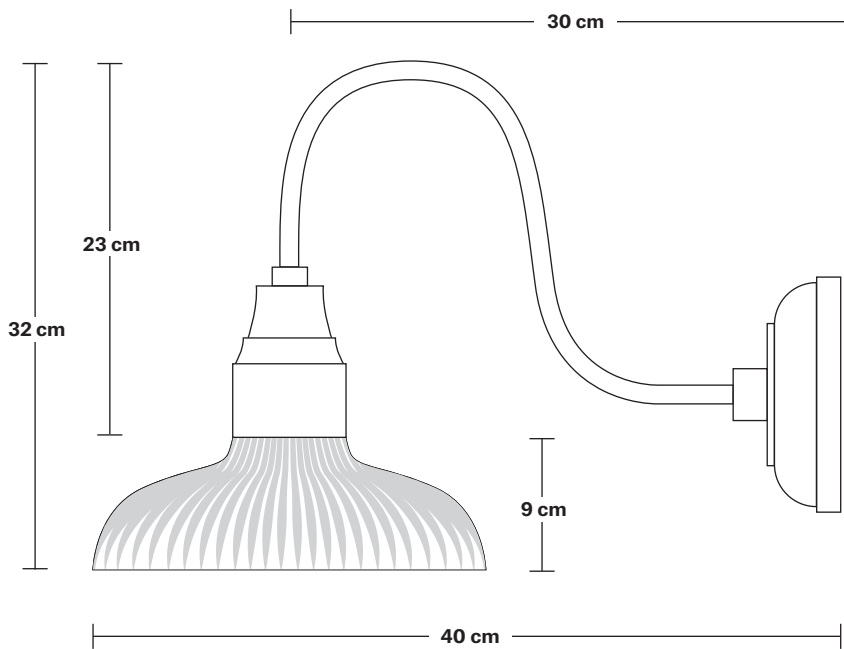

# Swan Neck Glass Dome Wall Light - 8 inch

Product Code: SN-GLDWL8

H: 32 cm x W: 20 cm x D: 40 cm

## DIMENSIONS

Shade Diameter: 20 cm / 7.8"

Shade Height (no holder): 9 cm / 3.5"

Holder Diameter: 6 cm / 2.3"

Holder Height: 25 cm / 10"

Wall Rose Diameter: 13 cm / 5.1"

Wall Rose Height: 3 cm / 1.2"

INDUSTVILLE

## DIMENSIONS

Holder Diameter: 6 cm / 2.3"

Holder Height: 25 cm / 10"

Projection: 23 cm / 9.1"

Wall Rose Diameter: 13 cm / 5.1"

Wall Rose Depth: 3 cm / 1.2"

## DIMENSIONS

Shade Diameter: 20 cm / 8"

Shade Height (no holder): 9 cm / 3.5"