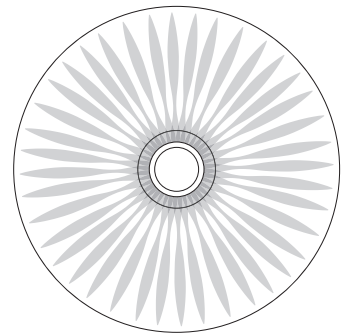

# Swan Neck Glass Dome Wall Light - 8 inch

Product Code: SN-GLDWL8

H: 32 cm x W: 20 cm x D: 40 cm

## DIMENSIONS

Shade Diameter: 20 cm / 7.8"

Shade Height (no holder): 9 cm / 3.5"

Holder Diameter: 6 cm / 2.3"

Holder Height: 25 cm / 10"

Wall Rose Diameter: 13 cm / 5.1"

Wall Rose Height: 3 cm / 1.2"

INDUSTVILLE

## DIMENSIONS

Holder Diameter: 6 cm / 2.3"

Holder Height: 25 cm / 10"

Projection: 23 cm / 9.1"

Wall Rose Diameter: 13 cm / 5.1"

Wall Rose Depth: 3 cm / 1.2"

# Glass Dome - 8 Inch - Shade Only

Product Code: GLD8-SO

H: 9 cm x W: 20 cm x D: 20 cm

20 cm