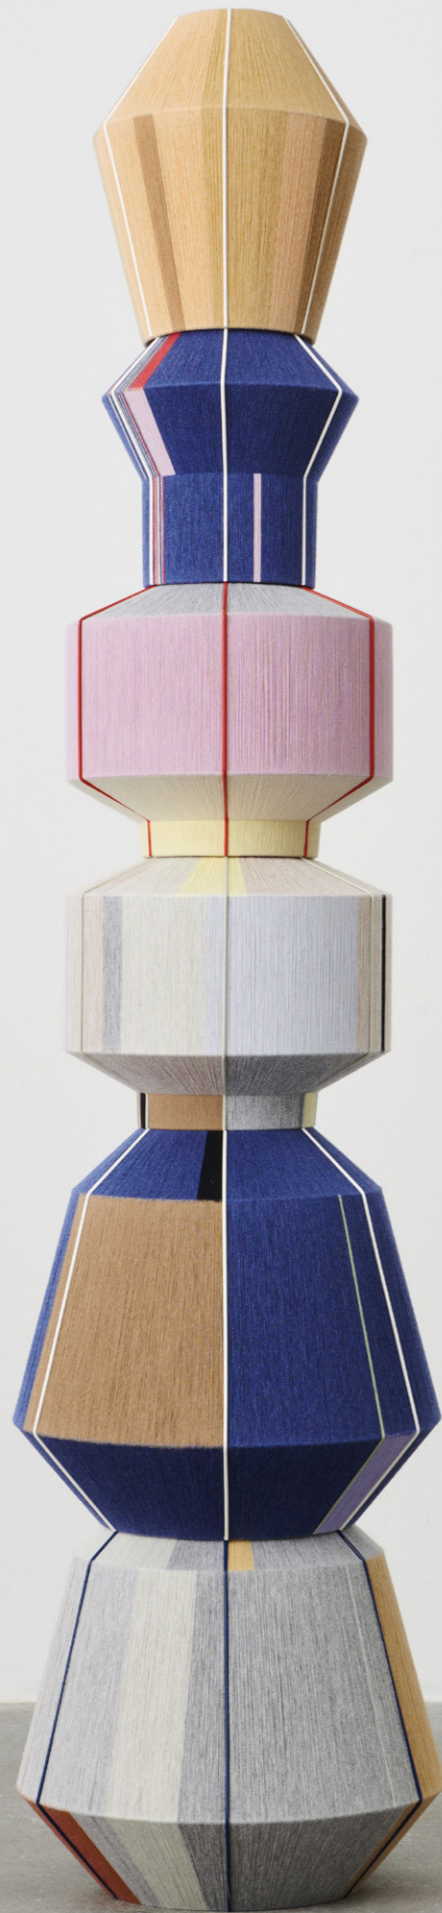

BONBON LAMP SHADE

New variant

Design by Ana Kraš

HAY

Bonbon Shade Petit Bleu

Design by Ana Kraš

Introducing Petit Bleu, the latest addition to Ana Kraš' original and playful Bonbon Shades. Now updated in a new colour and shape, the predominantly blue yarn is interspersed with varying sections of contrast colour, echoing the same one-of-a-kind quality as the rest of the hand-woven collection. The new compact size enables the shade to be used both as a tabletop accent light and as a cluster of pendant shades, with the shade's powerful aesthetic ensuring it works both as a glowing light source and as a beautiful artistic object with the bulb switched off.

Ana Kraš

Bonbon Shade | Petit Bleu

Bonbon Shade Family

Bonbon Shade | Petit Bleu

Please use link below to download other sales material of the Bonbon Shade Petit Blue, including packshots and lifestyle photos.