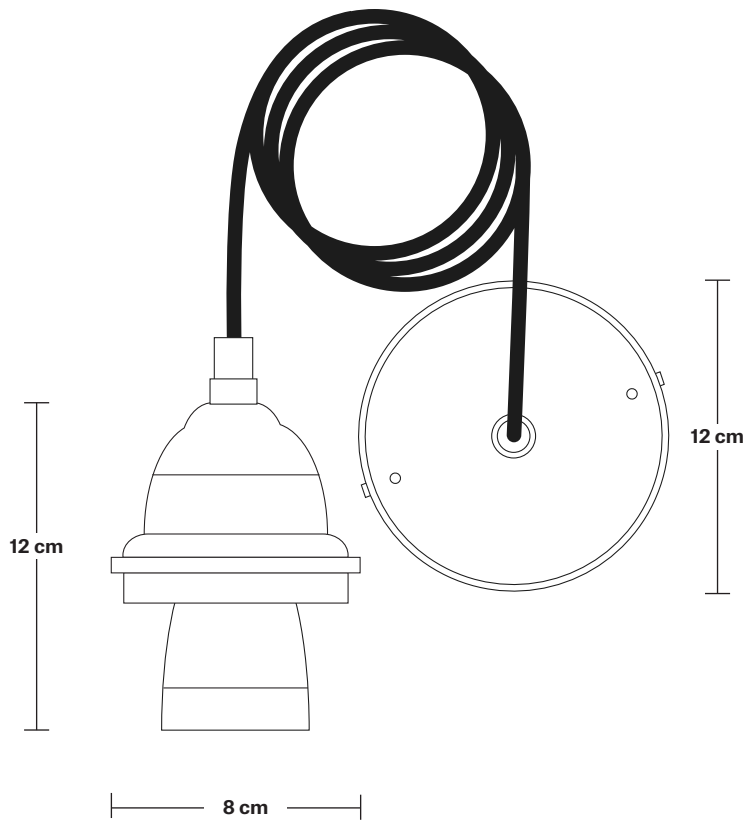

Ready to be installed, installation required.

Wall mount screws not included.

Holders available: Aluminium.

Flex: 1m Black Round Plastic Flex.

Ceiling rose: Aluminium.

DIMENSIONS

Shade Diameter: 30.4 cm / 12"

Shade Height (no holder): 15.5 cm / 6"

Holder Diameter: 8 cm / 3.1"

Holder Height: 8 cm / 3.1"

Ceiling Rose Diameter: 12 cm / 4.7"

Ceiling Rose Height: 7 cm / 2.8"

INDUSTVILLE

Old Factory Heat Cord Set ES E27 Bulb Holder

Product Code: OF-HCS-BK-LP

H: 114 cm x W: 12 cm x D: 12 cm

SPECIFICATIONS

We meet all UK and EU lighting and safety regulations.

Our products are hand finished to ensure an authentic vintage look and therefore they may vary slightly from those shown in the images.

DIMENSIONS

Bulb Holder Diameter: 8 cm / 3.1"

Bulb Holder Height: 12 cm / 4.7"

Ceiling Rose Diameter: 12 cm / 4.7"

Ceiling Rose Height: 2 cm / 0.8"

Full Drop: 114 cm / 44.8"

Old Factory - 12 Inch - Pewter & Copper