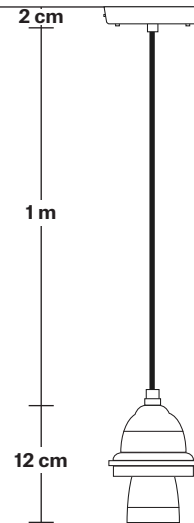

Old Factory Heat Pendant - 12 Inch

Product Code: OF-HLP12

H: 20 cm x W: 30.4 cm x D: 30.4 cm

SPECIFICATIONS

We meet all UK and EU lighting and safety regulations.

Our products are hand finished to ensure an authentic vintage look and therefore they may vary slightly from those shown in the images.

Shade Height (no holder): 15.5 cm / 6"

Holder Diameter: 8 cm / 3.1"

Holder Height: 8 cm / 3.1"

Ceiling Rose Diameter: 12 cm / 4.7"

Ceiling Rose Height: 7 cm / 2.8"

INDUSTVILLE

Old Factory Heat Cord Set ES E27 Bulb Holder

Product Code: OF-HCS-BK-LP

H: 114 cm x W: 12 cm x D: 12 cm

SPECIFICATIONS

We meet all UK and EU lighting and safety regulations.

Our products are hand finished to ensure an authentic vintage look and therefore they may vary slightly from those shown in the images.

DIMENSIONS

Bulb Holder Diameter: 8 cm / 3.1"

Bulb Holder Height: 12 cm / 4.7"

Ceiling Rose Diameter: 12 cm / 4.7"

Ceiling Rose Height: 2 cm / 0.8"

Full Drop: 114 cm / 44.8"

Old Factory - 12 Inch - Pewter & Copper