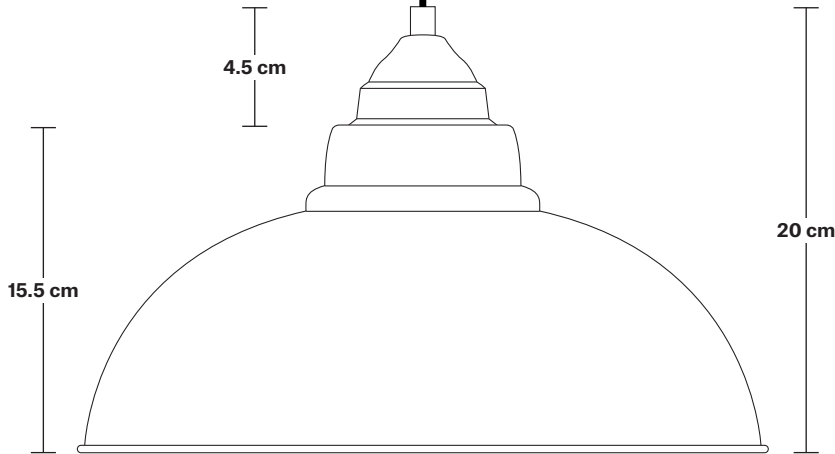

Old Factory Heat Pendant - 12 Inch

Product Code: OF-HLP12

H: 20 cm x W: 30.4 cm x D: 30.4 cm

SPECIFICATIONS

We meet all UK and EU lighting and safety regulations.

Our products are hand finished to ensure an authentic vintage look and therefore they may vary slightly from those shown in the images.

Ready to be installed, installation required.

Wall mount screws not included.

Holders available: Aluminium.

Flex: 1m Black Round Plastic Flex.

Ceiling rose: Aluminium.

DIMENSIONS

Shade Diameter: 30.4 cm / 12"

Product Code: OF-HCS-BK-LP

H: 114 cm x W: 12 cm x D: 12 cm

SPECIFICATIONS

We meet all UK and EU lighting and safety regulations.

Our products are hand finished to ensure an authentic vintage look and therefore they may vary slightly from those shown in the images.

DIMENSIONS

Bulb Holder Diameter: 8 cm / 3.1"

Bulb Holder Height: 12 cm / 4.7"

Ceiling Rose Diameter: 12 cm / 4.7"

Ceiling Rose Height: 2 cm / 0.8"

Full Drop: 114 cm / 44.8"

Old Factory - 12 Inch - Pewter & Copper