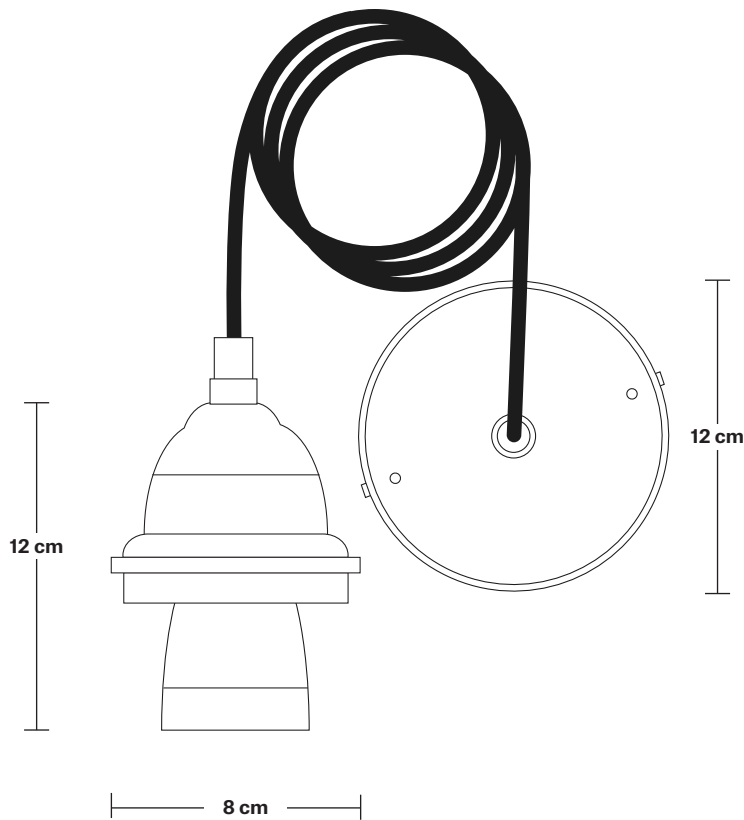

Ready to be installed, installation required.

Wall mount screws not included.

Holders available: Aluminium.

Flex: 1m Black Round Plastic Flex.

Ceiling rose: Aluminium.

DIMENSIONS

Shade Diameter: 30.4 cm / 12"

Shade Height (no holder): 15.5 cm / 6"

Holder Diameter: 8 cm / 3.1"

Holder Height: 8 cm / 3.1"

Ceiling Rose Diameter: 12 cm / 4.7"

Ceiling Rose Height: 7 cm / 2.8"

INDUSTVILLE

Old Factory Heat Cord Set ES E27 Bulb Holder

Product Code: OF-HCS-BK-LP

H: 114 cm x W: 12 cm x D: 12 cm

SPECIFICATIONS

We meet all UK and EU lighting and safety regulations.

Our products are hand finished to ensure an authentic vintage look and therefore they may vary slightly from those shown in the images.

DIMENSIONS

Bulb Holder Diameter: 8 cm / 3.1"

Bulb Holder Height: 12 cm / 4.7"

Ceiling Rose Diameter: 12 cm / 4.7"

Ceiling Rose Height: 2 cm / 0.8"

Full Drop: 114 cm / 44.8"

Old Factory - 12 Inch - Light Pewter