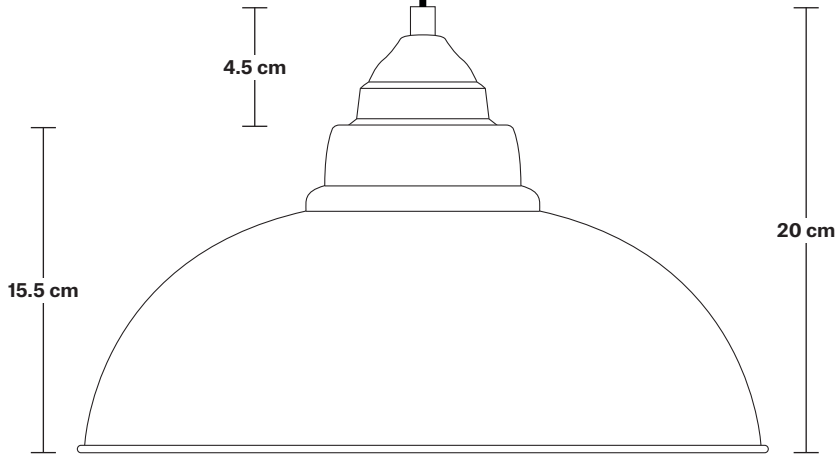

Old Factory Heat Pendant - 12 Inch

Product Code: OF-HLP12

H: 20 cm x W: 30.4 cm x D: 30.4 cm

SPECIFICATIONS

We meet all UK and EU lighting and safety regulations.

Our products are hand finished to ensure an authentic vintage look and therefore they may vary slightly from those shown in the images.

Ready to be installed, installation required.

Wall mount screws not included.

Holders available: Aluminium.

Flex: 1m Black Round Plastic Flex.

Ceiling rose: Aluminium.

DIMENSIONS

Shade Diameter: 30.4 cm / 12"

Product Code: OF-HCS-BK-LP

H: 114 cm x W: 12 cm x D: 12 cm

SPECIFICATIONS

We meet all UK and EU lighting and safety regulations.

Our products are hand finished to ensure an authentic vintage look and therefore they may vary slightly from those shown in the images.

DIMENSIONS

Bulb Holder Diameter: 8 cm / 3.1"

Bulb Holder Height: 12 cm / 4.7"

Ceiling Rose Diameter: 12 cm / 4.7"

Ceiling Rose Height: 2 cm / 0.8"

Full Drop: 114 cm / 44.8"

Old Factory - 12 Inch - Light Pewter