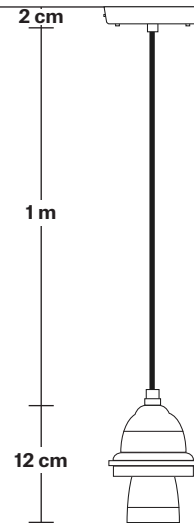

Old Factory Heat Pendant - 12 Inch

Product Code: OF-HLP12

H: 20 cm x W: 30.4 cm x D: 30.4 cm

SPECIFICATIONS

We meet all UK and EU lighting and safety regulations.

Our products are hand finished to ensure an authentic vintage look and therefore they may vary slightly from those shown in the images.

Shade Height (no holder): 15.5 cm / 6"

Holder Diameter: 8 cm / 3.1"

Holder Height: 8 cm / 3.1"

Ceiling Rose Diameter: 12 cm / 4.7"

Ceiling Rose Height: 7 cm / 2.8"

INDUSTVILLE

Old Factory Heat Cord Set ES E27 Bulb Holder

Product Code: OF-HCS-BK-LP

H: 114 cm x W: 12 cm x D: 12 cm

SPECIFICATIONS

We meet all UK and EU lighting and safety regulations.

Our products are hand finished to ensure an authentic vintage look and therefore they may vary slightly from those shown in the images.

DIMENSIONS

Bulb Holder Diameter: 8 cm / 3.1"

Bulb Holder Height: 12 cm / 4.7"

Ceiling Rose Diameter: 12 cm / 4.7"

Ceiling Rose Height: 2 cm / 0.8"

Full Drop: 114 cm / 44.8"

Old Factory - 12 Inch - Light Pewter