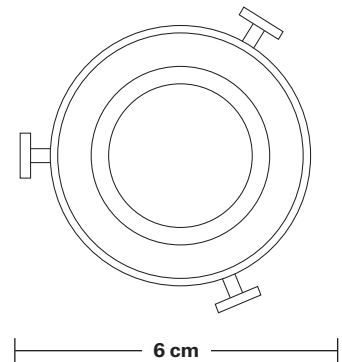

# Brooklyn Glass Dome Wall Light - 8 Inch

Product Code: BR-GDWL8

H: 25.5 cm x W: 20 cm x D: 28 cm

## DIMENSIONS

Shade Diameter: 20 cm / 8"

Shade Height (no holder): 9 cm / 3.5"

Holder Diameter: 6 cm / 2.5"

Holder Height: 18 cm / 7.1"

Wall Rose Diameter: 12 cm / 4.9"

Wall Rose Height: 2 cm / 0.8"

INDUSTVILLE

# Brooklyn Wall Light Holder

Product Code: BR-WL

H: 18 cm x W: 12 cm x D: 20 cm

## DIMENSIONS

Holder Diameter: 6 cm / 2.5"

Holder Height: 18 cm / 7.1"

Projection: 20 cm / 7.9"

Ceiling Rose Diameter: 12 cm / 4.9"

Ceiling Rose Depth: 2 cm / 0.8"

INDUSTVILLE