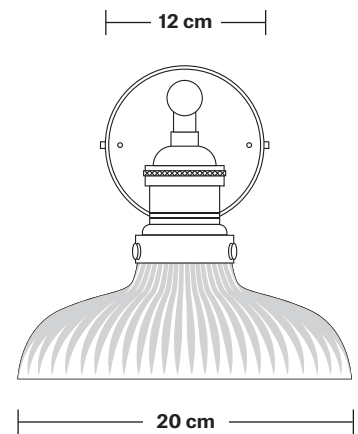

# Brooklyn Glass Dome Wall Light - 8 Inch

Product Code: BR-GDWL8

H: 25.5 cm x W: 20 cm x D: 28 cm

## DIMENSIONS

Shade Diameter: 20 cm / 8"

Shade Height (no holder): 9 cm / 3.5"

Holder Diameter: 6 cm / 2.5"

Holder Height: 18 cm / 7.1"

Wall Rose Diameter: 12 cm / 4.9"

Wall Rose Height: 2 cm / 0.8"

INDUSTVILLE

# Brooklyn Wall Light Holder

Product Code: BR-WL

H: 18 cm x W: 12 cm x D: 20 cm

## DIMENSIONS

Holder Diameter: 6 cm / 2.5"

Holder Height: 18 cm / 7.1"

Projection: 20 cm / 7.9"

Ceiling Rose Diameter: 12 cm / 4.9"

Ceiling Rose Depth: 2 cm / 0.8"

INDUSTVILLE