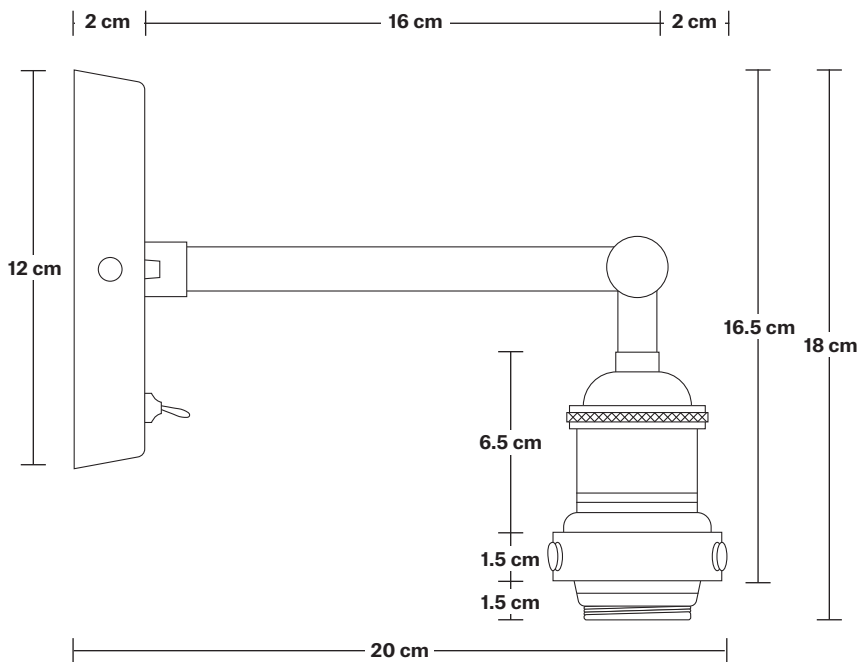

# Brooklyn Glass Dome Wall Light - 8 Inch

Product Code: BR-GDWL8

H: 25.5 cm x W: 20 cm x D: 28 cm

## DIMENSIONS

Shade Diameter: 20 cm / 8"

Shade Height (no holder): 9 cm / 3.5"

Holder Diameter: 6 cm / 2.5"

Holder Height: 18 cm / 7.1"

Wall Rose Diameter: 12 cm / 4.9"

Wall Rose Height: 2 cm / 0.8"

INDUSTVILLE

# Brooklyn Wall Light Holder

Product Code: BR-WL

H: 18 cm x W: 12 cm x D: 20 cm

## DIMENSIONS

Holder Diameter: 6 cm / 2.5"

Holder Height: 18 cm / 7.1"

Projection: 20 cm / 7.9"

Ceiling Rose Diameter: 12 cm / 4.9"

Ceiling Rose Depth: 2 cm / 0.8"

INDUSTVILLE