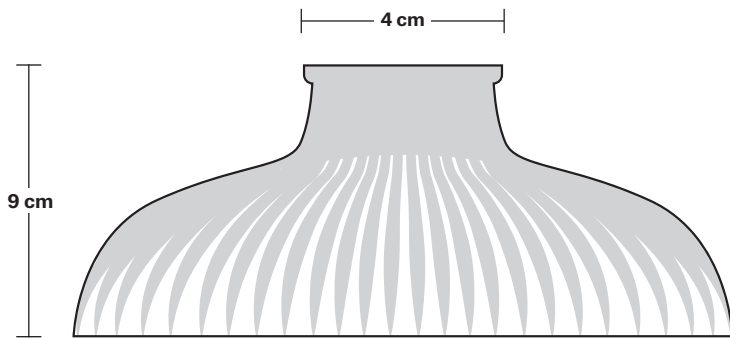

## DIMENSIONS

Shade Diameter: 20 cm / 8"

Shade Height (no holder): 9 cm / 3.5"

Holder Diameter: 6 cm / 2.5"

Holder Height: 18 cm / 7.1"

Wall Rose Diameter: 12 cm / 4.9"

Wall Rose Height: 2 cm / 0.8"

INDUSTVILLE

## DIMENSIONS

Holder Diameter: 6 cm / 2.5"

Holder Height: 18 cm / 7.1"

Projection: 20 cm / 7.9"

Ceiling Rose Diameter: 12 cm / 4.9"

Ceiling Rose Depth: 2 cm / 0.8"

INDUSTVILLE

# Glass Dome - 8 Inch - Shade Only

Product Code: GLD8-SO

H: 9 cm x W: 20 cm x D: 20 cm