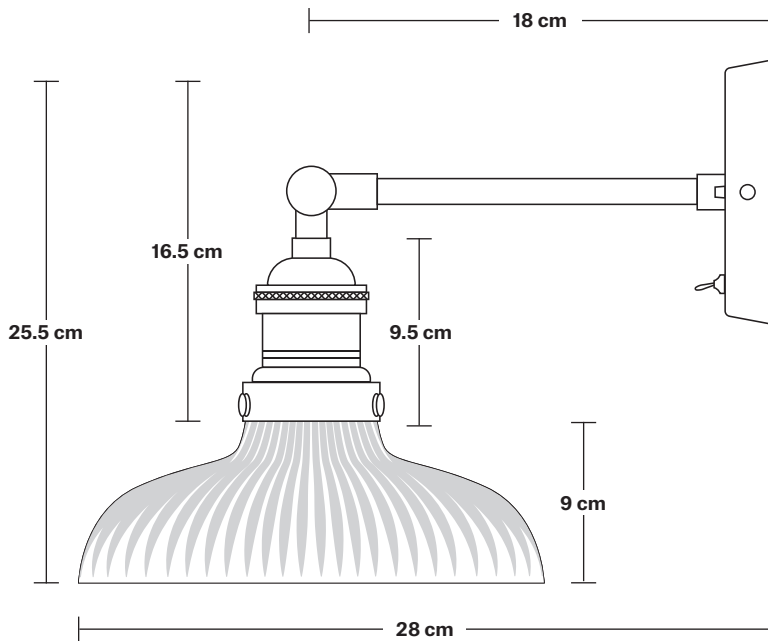

# Brooklyn Glass Dome Wall Light - 8 Inch

Product Code: BR-GDWL8

H: 25.5 cm x W: 20 cm x D: 28 cm

## DIMENSIONS

Shade Diameter: 20 cm / 8"

Shade Height (no holder): 9 cm / 3.5"

Holder Diameter: 6 cm / 2.5"

Holder Height: 18 cm / 7.1"

Wall Rose Diameter: 12 cm / 4.9"

Wall Rose Height: 2 cm / 0.8"

INDUSTVILLE

## DIMENSIONS

Holder Diameter: 6 cm / 2.5"

Holder Height: 18 cm / 7.1"

Projection: 20 cm / 7.9"

Ceiling Rose Diameter: 12 cm / 4.9"

Ceiling Rose Depth: 2 cm / 0.8"

INDUSTVILLE

## DIMENSIONS

Shade Diameter: 20 cm / 8"

Shade Height (no holder): 9 cm / 3.5"