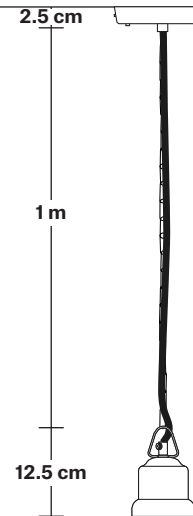

DIMENSIONS

Shade Diameter: 38 cm / 15"

Shade Height (no holder): 7 cm / 2.8"

Holder Diameter: 6 cm / 2.5"

Holder Height: 11 cm / 4.3"

Ceiling Rose Diameter: 12 cm / 4.9"

Ceiling Rose Height: 2 cm / 0.8"

INDUSTVILLE

Ceiling rose: Pewter.

DIMENSIONS

Bulb Holder Diameter: 6 cm / 2.5"

Bulb Holder Height: 11 cm / 4.3"

Ceiling Rose height: 12 cm / 4.9"

Full Drop: 113 cm / 44.5"

INDUSTVILLE

Brooklyn Chain Cord Set ES E27 Bulb Holder

Product Code: BR-CS

H: 115 cm x W: 12 cm x D: 12 cm

SPECIFICATIONS

We meet all UK and EU lighting and safety regulations.

Our products are hand finished to ensure an authentic vintage look and therefore they may vary slightly from those shown in the images.

Ceiling rose: Pewter.

DIMENSIONS

Bulb Holder Diameter: 9 cm / 3.5"

Bulb Holder Height: 10 cm / 3.9"

Ceiling Rose Diameter: 12 cm / 4.7"

Ceiling Rose Height: 2.5 cm / 1"

Full Drop: 115 cm / 45.3"

Flat- 15 Inch - Shade Only