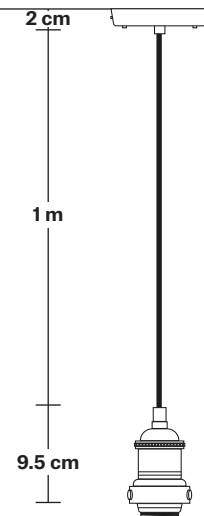

Brooklyn Flat Pendant- 15 Inch

Product Code: BR-FP15

H: 16.5 cm x W: 38 cm x D: 38 cm

SPECIFICATIONS

We meet all UK and EU lighting and safety regulations.

Our products are hand finished to ensure an authentic vintage look and therefore they may vary slightly from those shown in the images.

DIMENSIONS

Shade Diameter: 38 cm / 15"

Shade Height (no holder): 7 cm / 2.8"

Holder Diameter: 6 cm / 2.5"

Holder Height: 11 cm / 4.3"

Ceiling Rose Diameter: 12 cm / 4.9"

Ceiling Rose Height: 2 cm / 0.8"

INDUSTVILLE

Brooklyn Cord Set ES E27 Bulb Holder

Product Code: BR-CS

H: 113 cm x W: 12 cm x D: 12 cm

SPECIFICATIONS

We meet all UK and EU lighting and safety regulations.

Our products are hand finished to ensure an authentic vintage look and therefore they may vary slightly from those shown in the images.

Ceiling rose: Pewter.

DIMENSIONS

Bulb Holder Diameter: 6 cm / 2.5"

Bulb Holder Height: 11 cm / 4.3"

Ceiling Rose height: 12 cm / 4.9"

Full Drop: 113 cm / 44.5"

INDUSTVILLE

Brooklyn Chain Cord Set ES E27 Bulb Holder