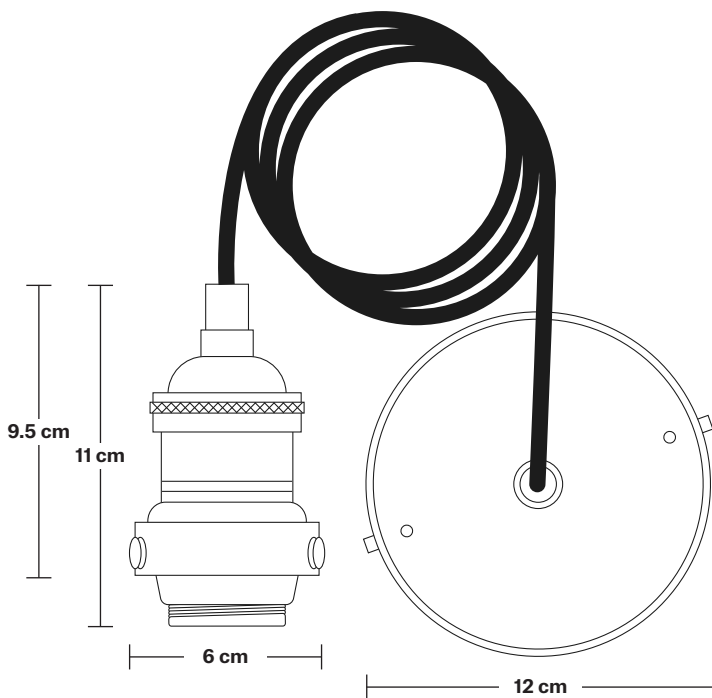

Bulb required: Standard screw (E27) fitting, max 40W.

Shade weight: 0.9 kg | **Holder weight:** 0.5 kg

Maximum weight: 1.4 kg

INFORMATION

Finishes: Brass, Pewter and Copper.

Ready to be installed, installation required.

DIMENSIONS

Shade Diameter: 38 cm / 15"

Shade Height (no holder): 7 cm / 2.8"

Holder Diameter: 6 cm / 2.5"

Holder Height: 11 cm / 4.3"

Ceiling Rose Diameter: 12 cm / 4.9"

Ceiling Rose Height: 2 cm / 0.8"

INDUSTVILLE

Brooklyn Cord Set ES E27 Bulb Holder

Product Code: BR-CS

H: 113 cm x W: 12 cm x D: 12 cm

SPECIFICATIONS

We meet all UK and EU lighting and safety regulations.

Our products are hand finished to ensure an authentic vintage look and therefore they may vary slightly from those shown in the images.

Ceiling rose: Pewter.

DIMENSIONS

Bulb Holder Diameter: 6 cm / 2.5"

Bulb Holder Height: 11 cm / 4.3"

Ceiling Rose height: 12 cm / 4.9"

Full Drop: 113 cm / 44.5"

INDUSTVILLE

Brooklyn Chain Cord Set ES E27 Bulb Holder