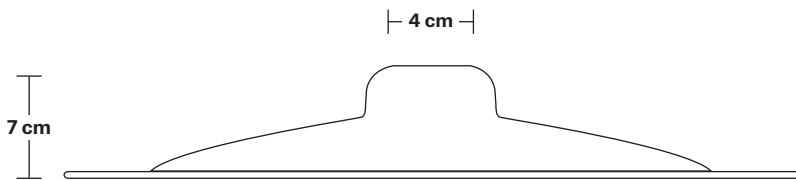

DIMENSIONS

Shade Diameter: 38 cm / 15"

Shade Height (no holder): 7 cm / 2.8"

Holder Diameter: 6 cm / 2.5"

Holder Height: 11 cm / 4.3"

Ceiling Rose Diameter: 12 cm / 4.9"

Ceiling Rose Height: 2 cm / 0.8"

INDUSTVILLE

Ceiling rose: Pewter.

DIMENSIONS

Bulb Holder Diameter: 9 cm / 3.5"

Bulb Holder Height: 10 cm / 3.9"

Ceiling Rose Diameter: 12 cm / 4.7"

Ceiling Rose Height: 2.5 cm / 1"

Full Drop: 115 cm / 45.3"

Flat- 15 Inch - Shade Only

Product Code: F15-SO

H: 7 cm x W: 38 cm x D: 38 cm

SPECIFICATIONS

We meet all UK and EU lighting and safety regulations.

Our products are hand finished to ensure an authentic vintage look and therefore they may vary slightly from those shown in the images.