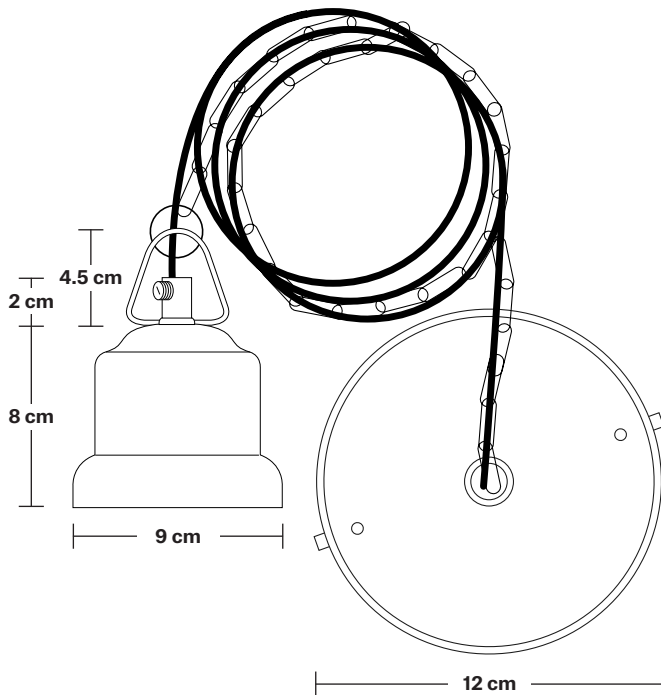

Brooklyn Chain Cord Set ES E27 Bulb Holder

Product Code: BR-CS

H: 115 cm x W: 12 cm x D: 12 cm

SPECIFICATIONS

We meet all UK and EU lighting and safety regulations.

Our products are hand finished to ensure an authentic vintage look and therefore they may vary slightly from those shown in the images.

Bulb required: Standard screw (E27) fitting, max 40W.

Weight: 0.5 kg

INFORMATION

Finishes: Pewter and Light Pewter.

Ready to be installed, installation required.

Wall mount screws not included.

Flex: 1m Black Round Plastic Flex and 1m Chain.

Ceiling rose: Pewter.

DIMENSIONS

Bulb Holder Diameter: 9 cm / 3.5"

Bulb Holder Height: 10 cm / 3.9"

Ceiling Rose Diameter: 12 cm / 4.7"

Ceiling Rose Height: 2.5 cm / 1"

Full Drop: 115 cm / 45.3"