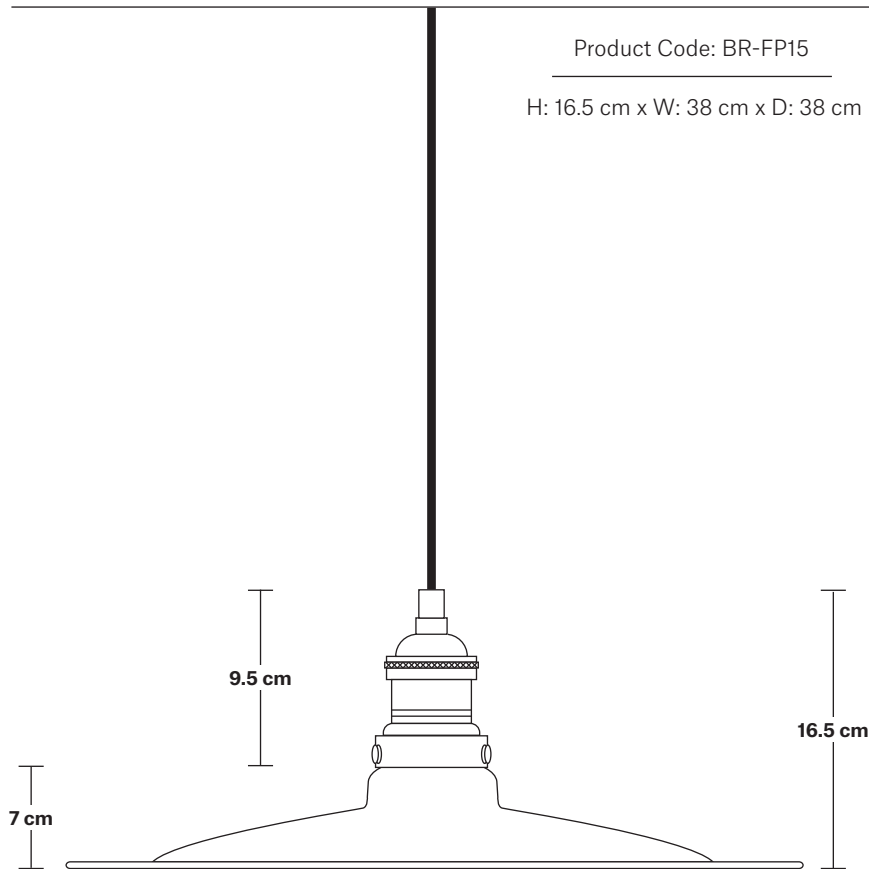

Brooklyn Flat Pendant- 15 Inch

Product Code: BR-FP15

H: 16.5 cm x W: 38 cm x D: 38 cm

SPECIFICATIONS

We meet all UK and EU lighting and safety regulations.

Our products are hand finished to ensure an authentic vintage look and therefore they may vary slightly from those shown in the images.

Bulb required: Standard screw (E27) fitting, max 40W.

Shade weight: 0.9 kg | **Holder weight:** 0.5 kg

Maximum weight: 1.4 kg

INFORMATION

Finishes: Brass, Pewter and Copper.

Ready to be installed, installation required.

DIMENSIONS

Shade Diameter: 38 cm / 15"

Shade Height (no holder): 7 cm / 2.8"

Holder Diameter: 6 cm / 2.5"

Holder Height: 11 cm / 4.3"

Ceiling Rose Diameter: 12 cm / 4.9"

Ceiling Rose Height: 2 cm / 0.8"

INDUSTVILLE

Brooklyn Cord Set ES E27 Bulb Holder

Product Code: BR-CS

H: 113 cm x W: 12 cm x D: 12 cm

SPECIFICATIONS

We meet all UK and EU lighting and safety regulations.

Our products are hand finished to ensure an authentic vintage look and therefore they may vary slightly from those shown in the images.