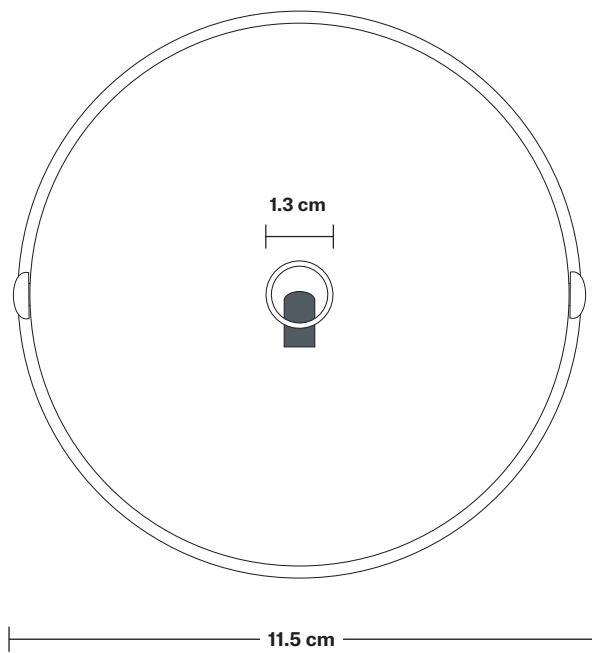

# Ceiling Rose - 1 Outlet

Product Code: CR10

H: 4 cm x W: 11.8 cm x D: 11.8 cm

**Weight:** 0.19 kg

## DIMENSIONS

Ceiling rose diameter: 11.5 cm / 4.5"

Ceiling rose height: 4 cm / 1.6"