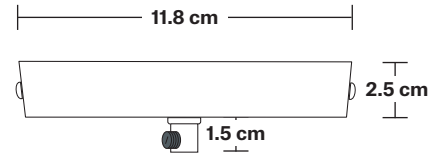

# Ceiling Rose - 1 Outlet

Product Code: CR10

H: 4 cm x W: 11.8 cm x D: 11.8 cm

**Weight:** 0.19 kg

## DIMENSIONS

Ceiling rose diameter: 11.5 cm / 4.5"

Ceiling rose height: 4 cm / 1.6"