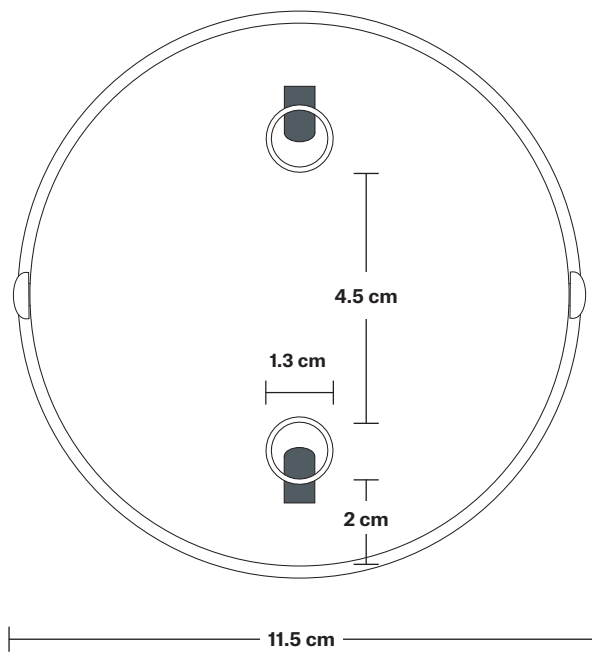

Ceiling Rose - 2 Outlet

Product Code: CR20

H: 4 cm x W: 11.8 cm x D: 11.8 cm

SPECIFICATIONS

We meet all UK and EU lighting and safety regulations.

Our products are hand finished to ensure an authentic vintage look and therefore they may vary slightly from those shown in the images.

Weight: 0.18 kg

INFORMATION

Finishes: Brass, Pewter, Copper.

Ready to be installed, installation required.

Wall mount screws not included.

DIMENSIONS

Ceiling rose diameter: 11.5 cm / 4.5"

Ceiling rose height: 4 cm / 1.6"