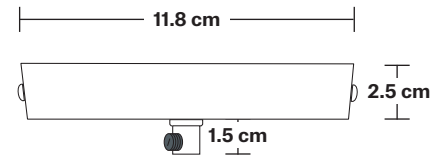

Ceiling Rose - 2 Outlet

Product Code: CR20

H: 4 cm x W: 11.8 cm x D: 11.8 cm

SPECIFICATIONS

We meet all UK and EU lighting and safety regulations.

Our products are hand finished to ensure an authentic vintage look and therefore they may vary slightly from those shown in the images.

Weight: 0.18 kg

INFORMATION

Finishes: Brass, Pewter, Copper.

Ready to be installed, installation required.

Wall mount screws not included.

DIMENSIONS

Ceiling rose diameter: 11.5 cm / 4.5"

Ceiling rose height: 4 cm / 1.6"