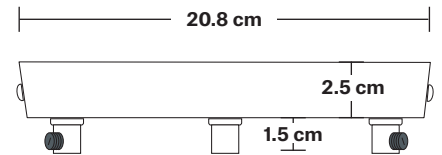

Ceiling Rose - 3 Outlet

Product Code: CR30

H: 4 cm x W: 20.8 cm x D: 20.8 cm

SPECIFICATIONS

We meet all UK and EU lighting and safety regulations.

Our products are hand finished to ensure an authentic vintage look and therefore they may vary slightly from those shown in the images.

Weight: 0.46 kg

INFORMATION

Finishes: Brass, Pewter, Copper.

Ready to be installed, installation required.

Wall mount screws not included.

DIMENSIONS

Ceiling rose diameter: 20.5 cm / 8"

Ceiling rose height: 4 cm / 1.6"