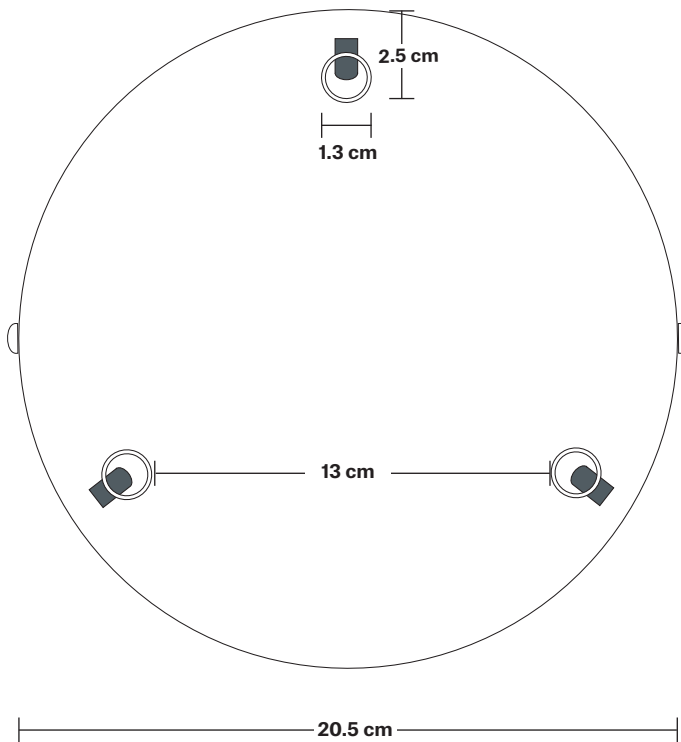

Ceiling Rose - 3 Outlet

Product Code: CR30

H: 4 cm x W: 20.8 cm x D: 20.8 cm

SPECIFICATIONS

We meet all UK and EU lighting and safety regulations.

Our products are hand finished to ensure an authentic vintage look and therefore they may vary slightly from those shown in the images.

Weight: 0.46 kg

INFORMATION

Finishes: Brass, Pewter, Copper.

Ready to be installed, installation required.

Wall mount screws not included.

DIMENSIONS

Ceiling rose diameter: 20.5 cm / 8"

Ceiling rose height: 4 cm / 1.6"