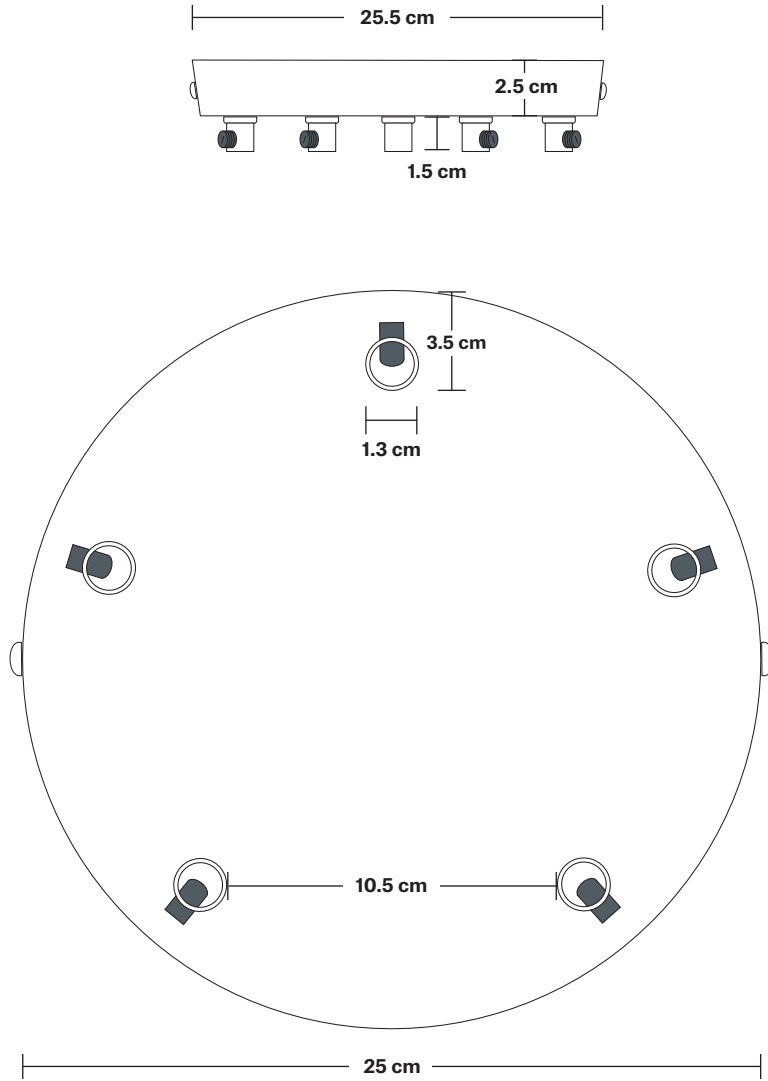

CEILING ROSE

Ceiling Rose - 5 Outlet

SPECIFICATIONS

We meet all UK and EU lighting and safety regulations.

Our products are hand finished to ensure an authentic vintage look and therefore they may vary slightly from those shown in the images.

Bulb Required: Standard screw (E27) fitting, max 40W.

Weight: 0.6 kg

INFORMATION

Product Code: CR50

Finishes: Brass, Pewter, Copper.

Ready to be installed, installation required.

Wall mount screws not included.

DIMENSIONS

H: 4 cm x **W:** 25.5 cm x **D:** 25.5 cm

Ceiling Rose Diameter: 25.5 cm / 10"

Ceiling Rose Height: 4 cm / 1.6"

INDUSTVILLE