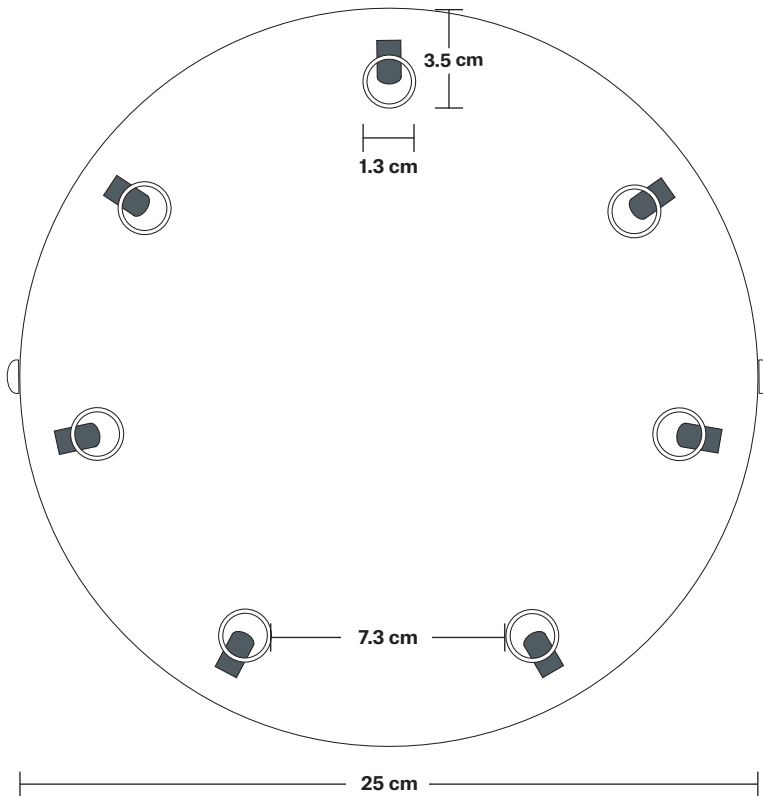

Ceiling Rose - 7 Outlet

Product Code: CR70

H: 4 cm x W: 25.5 cm x D: 25.5 cm

SPECIFICATIONS

We meet all UK and EU lighting and safety regulations.

Our products are hand finished to ensure an authentic vintage look and therefore they may vary slightly from those shown in the images.

Weight: 0.66 kg

INFORMATION

Finishes: Brass, Pewter, Copper.

Ready to be installed, installation required.

Wall mount screws not included.

DIMENSIONS

Ceiling rose diameter: 25.5 cm / 10"

Ceiling rose height: 4 cm / 1.6"