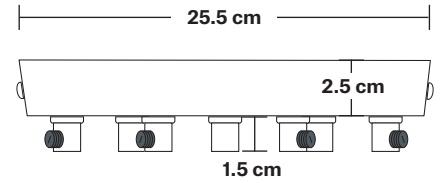

Ceiling Rose - 7 Outlet

Product Code: CR70

H: 4 cm x W: 25.5 cm x D: 25.5 cm

SPECIFICATIONS

We meet all UK and EU lighting and safety regulations.

Our products are hand finished to ensure an authentic vintage look and therefore they may vary slightly from those shown in the images.

Weight: 0.66 kg

INFORMATION

Finishes: Brass, Pewter, Copper.

Ready to be installed, installation required.

Wall mount screws not included.

DIMENSIONS

Ceiling rose diameter: 25.5 cm / 10"

Ceiling rose height: 4 cm / 1.6"