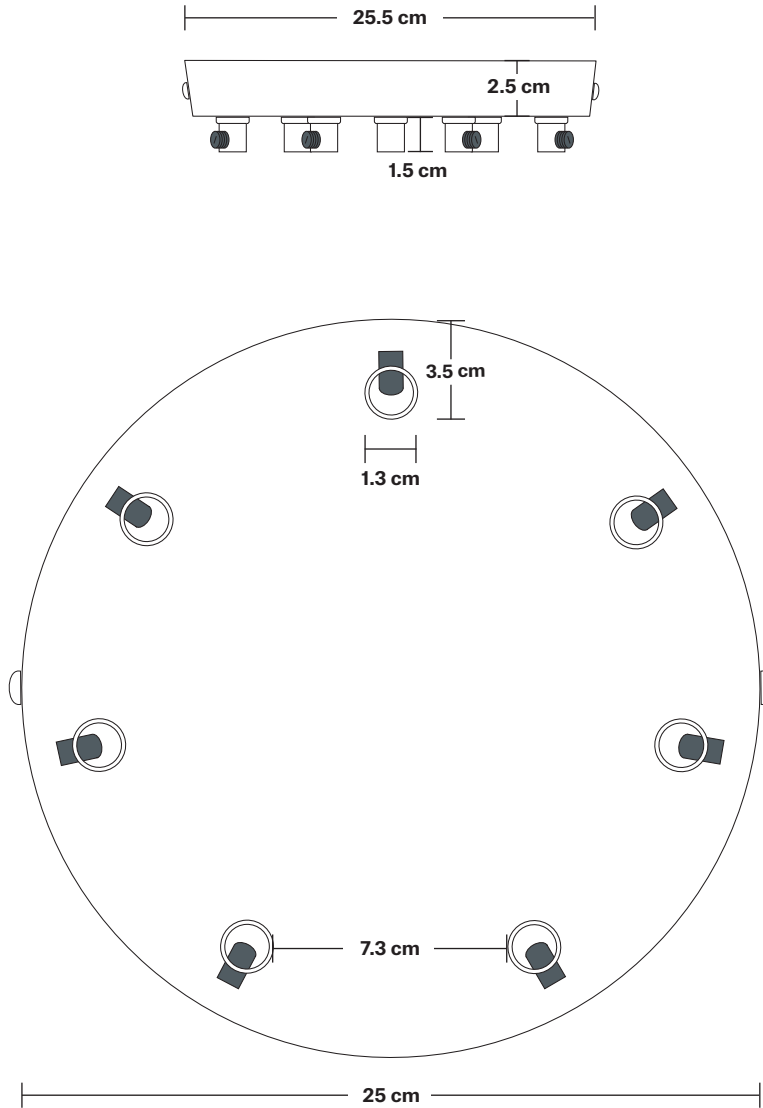

CEILING ROSE

Ceiling Rose - 7 Outlet

SPECIFICATIONS

We meet all UK and EU lighting and safety regulations.

Our products are hand finished to ensure an authentic vintage look and therefore they may vary slightly from those shown in the images.

Bulb Required: Standard screw (E27) fitting, max 40W.

Weight: 0.66 kg

INFORMATION

Product Code: CR70

Finishes: Brass, Pewter, Copper.

Ready to be installed, installation required.

Wall mount screws not included.

DIMENSIONS

H: 4 cm x **W:** 25.5 cm x **D:** 25.5 cm

Ceiling Rose Diameter: 25.5 cm / 10"

Ceiling Rose Height: 4 cm / 1.6"

INDUSTVILLE