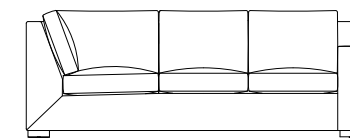

# Keene Leather Sectional

Shown: Keene Left-Facing Sofa and Right-Facing Corner Sofa, Origins by Stickley Dwyer Square Coffee Table, Tide Pool Rug

Get faster delivery  
with suggested leathers  
and finishes

- 11 sectional components
- 6 Alameda leathers
- Ships from the factory in 60 days\*
- Dark maple legs standard

**Keene Left-Facing Corner Sofa**  
W94 D37 H35.5  
CL-6152-94-L-PR

**Keene Right-Facing Corner Sofa**  
W94 D37 H35.5  
CL-6152-94-R-PR