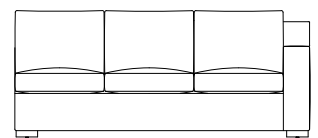

- 11 sectional components
- 6 Alameda leathers
- Ships from the factory in 60 days\*
- Dark maple legs standard

**Keene Left-Facing Corner Sofa**  
W94 D37 H35.5  
CL-6152-94-L-PR

**Keene Right-Facing Corner Sofa**  
W94 D37 H35.5  
CL-6152-94-R-PR

**Keene Left-Facing Sofa**  
W82 D37 H35.5  
CL-6152-82-L-PR

**Keene Right-Facing Sofa**  
W82 D37 H35.5  
CL-6152-82-R-PR

**Keene Left-Facing Loveseat**  
W58 D37 H35.5  
CL-6152-58-L-PR

**Keene Right-Facing Loveseat**  
W58 D37 H35.5  
CL-6152-58-R-PR