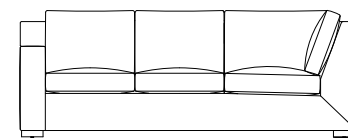

# Keene Leather Sectional

Shown: Keene Left-Facing Sofa and Right-Facing Corner Sofa, Origins by Stickley Dwyer Square Coffee Table, Tide Pool Rug

Get faster delivery  
with suggested leathers  
and finishes

- 11 sectional components
- 6 Alameda leathers
- Ships from the factory in 60 days\*
- Dark maple legs standard

**Keene Left-Facing Corner Sofa**  
W94 D37 H35.5  
CL-6152-94-L-PR

**Keene Right-Facing Corner Sofa**  
W94 D37 H35.5  
CL-6152-94-R-PR