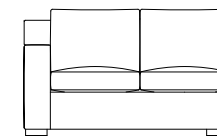

Keene Left-Facing Corner Sofa
W94 D37 H35.5
CL-6152-94-L-PR