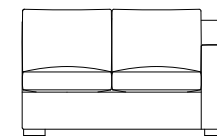

Keene Right-Facing Corner Sofa
W94 D37 H35.5
CL-6152-94-R-PR