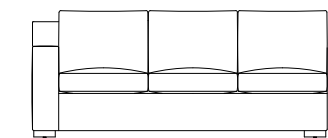

- 11 sectional components
- 6 Alameda leathers
- Ships from the factory in 60 days\*
- Dark maple legs standard

**Keene Left-Facing Corner Sofa**  
W94 D37 H35.5  
CL-6152-94-L-PR

**Keene Right-Facing Corner Sofa**  
W94 D37 H35.5  
CL-6152-94-R-PR