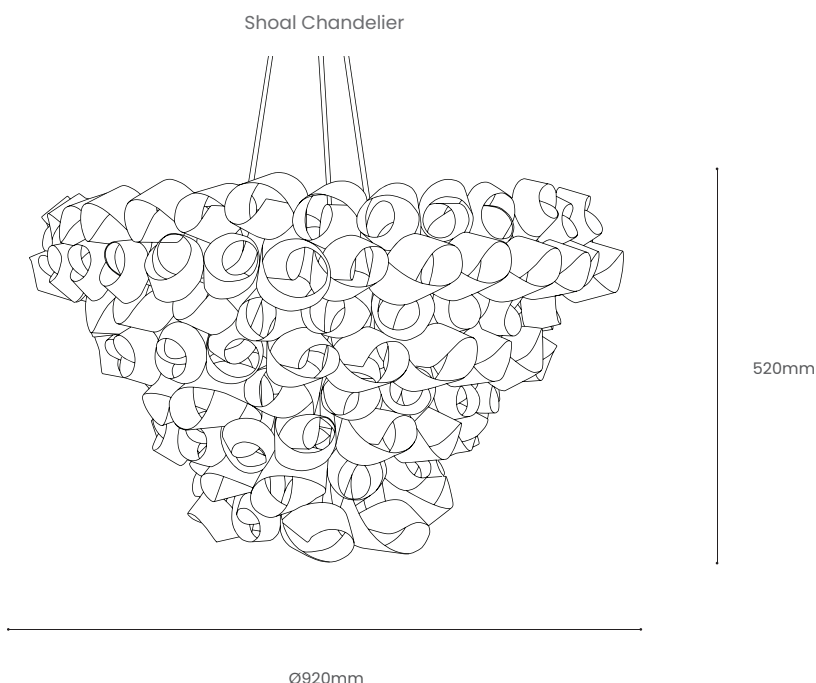

## Product Specification

Tom Raffield

Drawing inspiration from the fluid motion created by schools of fish swimming together, the Shoal Lighting Range is a celebration of unity. Designed to mimic the interwoven textures and smooth, flowing forms found beneath the surface of the ocean, each piece is carefully crafted to evoke a sense of tranquillity.

Welcome harmonious light in motion.

Product Type : Pendant Light	SKU	Wood types	Dimensions L x W x H (mm)		Weight (kg)	
			Unboxed	Boxed	Unboxed	Boxed
Shoal Chandleier	TR-SHL-CHAN-O	Oak	Ø920 x 520	940 x 580 x 940	3.05	8.7
	TR-SHL-CHAN-W	Walnut				
	TR-SHL-CHAN-A	Ash				
Materials	Ash 	Oak 	Walnut 	Other materials Birch ply hanging disk 		
Finish	Finished with a blend of natural wax oils to give a protective, hardwearing and beautiful finish.					
Ceiling kit options	Black ceiling rose, brass bulb holders & Cord Grips 	Ceiling kit Ceiling rose: Ø150mm E27 (240v)	Flex Flex colour: black fabric  Flex length: 2m (Adjustable)	Recommended light bulbs Max 25W LED		
Care information	Dusting your light regularly and with a light feather duster should keep your light looking clean, otherwise wipe with a damp cloth and remove any moisture with a dry cloth. Gentle furniture polishes can also be used.					
Additional information	<ul style="list-style-type: none"> <li>This light can be used with your existing E27/E26 pendant fitting. Suitable for use on 240v and 110v circuits.</li> <li>A shade ring adaptor can be supplied so the light can be used on a bayonet (B22) pendant fitting.</li> <li>Installation instructions included.</li> </ul>					