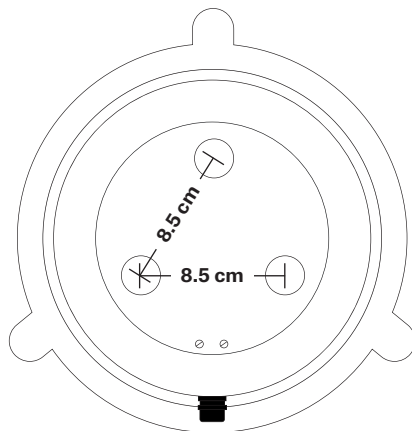

Bulb required: Standard screw (E27) fitting, max 40W.

Glass weight: 0.46 kg | **Shade weight:** 1.7 kg

Maximum weight: 2.16 kg

INFORMATION

Finishes: Gunmetal, Brass, Black

Ready to be installed, installation required.

Wall mount screws not included.

Glass: Clear, Ribbed

IP rating: IP65 with glass

DIMENSIONS

Shade Diameter: 23 cm / 9.1"

Shade Height (no holder): 23 cm / 9.1"

Depth: 13 cm / 5.1"

Depth including feet: 15.5 cm / 5.7"

INDUSTVILLE

Bulkhead Outdoor & Bathroom Round Light 8 Inch - Side Wiring

Product Code: BK-IP65-RWL8-SW

H: 23 cm x W: 23 cm x D: 14.5 cm

SPECIFICATIONS

We meet all UK and EU lighting and safety regulations.

Shade Diameter: 23 cm / 9.1"

Shade Height (no holder): 23 cm / 9.1"

Depth: 13 cm / 5.1"

Depth including feet: 14.5 cm / 5.7"

INDUSTVILLE

Bulkhead Outdoor & Bathroom Round Light 8 Inch - Brass

Shade Only

Round - 8 Inch - Glass Only