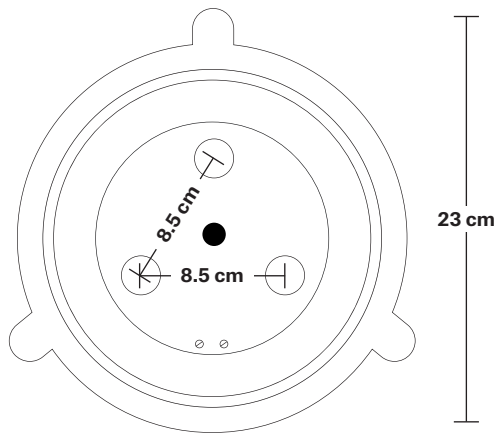

Bulkhead Outdoor & Bathroom Round Light 8 Inch - Back Wiring

Product Code: BK-IP65-RWL8-BW

H: 23 cm x W: 23 cm x D: 15.5 cm

SPECIFICATIONS

We meet all UK and EU lighting and safety regulations.

Our products are hand finished to ensure an authentic vintage look and therefore they may vary slightly from those shown in the images.

Wall mount screws not included.

Glass: Clear, Ribbed

IP rating: IP65 with glass

DIMENSIONS

Shade Diameter: 23 cm / 9.1"

Shade Height (no holder): 23 cm / 9.1"

Depth: 13 cm / 5.1"

Depth including feet: 15.5 cm / 5.7"

INDUSTVILLE

Bulkhead Outdoor & Bathroom Round Light 8 Inch - Side Wiring

Product Code: BK-IP65-RWL8-SW

H: 23 cm x W: 23 cm x D: 14.5 cm

SPECIFICATIONS

We meet all UK and EU lighting and safety regulations.

Shade Diameter: 23 cm / 9.1"

Shade Height (no holder): 23 cm / 9.1"

Depth: 13 cm / 5.1"

Depth including feet: 14.5 cm / 5.7"

INDUSTVILLE

Bulkhead Outdoor & Bathroom Round Light 8 Inch - Brass

Shade Only

Round - 8 Inch - Glass Only