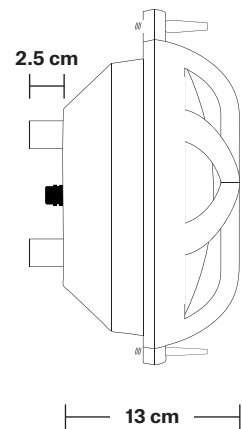

Bulkhead Outdoor & Bathroom Round Light 8 Inch - Back Wiring

Product Code: BK-IP65-RWL8-BW

H: 23 cm x W: 23 cm x D: 15.5 cm

SPECIFICATIONS

We meet all UK and EU lighting and safety regulations.

Our products are hand finished to ensure an authentic vintage look and therefore they may vary slightly from those shown in the images.

Wall mount screws not included.

Glass: Clear, Ribbed

IP rating: IP65 with glass

DIMENSIONS

Shade Diameter: 23 cm / 9.1"

Shade Height (no holder): 23 cm / 9.1"

Depth: 13 cm / 5.1"

Depth including feet: 15.5 cm / 5.7"

INDUSTVILLE

Bulkhead Outdoor & Bathroom Round Light 8 Inch - Side Wiring

Product Code: BK-IP65-RWL8-SW

H: 23 cm x W: 23 cm x D: 14.5 cm

SPECIFICATIONS

We meet all UK and EU lighting and safety regulations.

Shade Diameter: 23 cm / 9.1"

Shade Height (no holder): 23 cm / 9.1"

Depth: 13 cm / 5.1"

Depth including feet: 14.5 cm / 5.7"

INDUSTVILLE

Bulkhead Outdoor & Bathroom Round Light 8 Inch - Brass

Shade Only

Round - 8 Inch - Glass Only