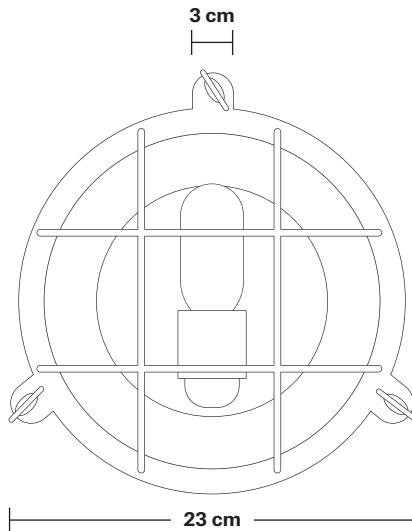

Bulkhead Outdoor & Bathroom Round Light 8 Inch - Back Wiring

Product Code: BK-IP65-RWL8-BW

H: 23 cm x W: 23 cm x D: 15.5 cm

SPECIFICATIONS

We meet all UK and EU lighting and safety regulations.

Our products are hand finished to ensure an authentic vintage look and therefore they may vary slightly from those shown in the images.

Bulb required: Standard screw (E27) fitting, max 40W.

Glass weight: 0.46 kg | **Shade weight:** 1.7 kg

Maximum weight: 2.16 kg

INFORMATION

Finishes: Gunmetal, Brass, Black

Ready to be installed, installation required.

Wall mount screws not included.

Glass: Clear, Ribbed

IP rating: IP65 with glass

DIMENSIONS

Shade Diameter: 23 cm / 9.1"

Shade Height (no holder): 23 cm / 9.1"

Depth: 13 cm / 5.1"

Depth including feet: 15.5 cm / 5.7"

INDUSTVILLE

Bulkhead Outdoor & Bathroom Round Light 8 Inch - Side Wiring

Product Code: BK-IP65-RWL8-SW

H: 23 cm x W: 23 cm x D: 14.5 cm

SPECIFICATIONS

We meet all UK and EU lighting and safety regulations.