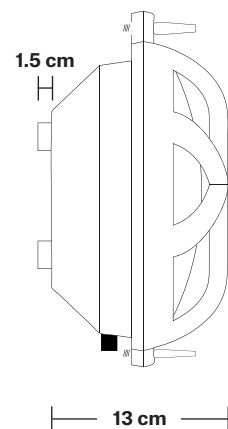

Bulkhead Outdoor & Bathroom Round Light 8 Inch - Back Wiring

Product Code: BK-IP65-RWL8-BW

H: 23 cm x W: 23 cm x D: 15.5 cm

SPECIFICATIONS

We meet all UK and EU lighting and safety regulations.

Our products are hand finished to ensure an authentic vintage look and therefore they may vary slightly from those shown in the images.

Wall mount screws not included.

Glass: Clear, Ribbed

IP rating: IP65 with glass

DIMENSIONS

Shade Diameter: 23 cm / 9.1"

Shade Height (no holder): 23 cm / 9.1"

Depth: 13 cm / 5.1"

Depth including feet: 15.5 cm / 5.7"

INDUSTVILLE

Bulkhead Outdoor & Bathroom Round Light 8 Inch - Side Wiring

Product Code: BK-IP65-RWL8-SW

H: 23 cm x W: 23 cm x D: 14.5 cm

SPECIFICATIONS

We meet all UK and EU lighting and safety regulations.

Shade Diameter: 23 cm / 9.1"

Shade Height (no holder): 23 cm / 9.1"

Depth: 13 cm / 5.1"

Depth including feet: 14.5 cm / 5.7"

INDUSTVILLE

Bulkhead Outdoor & Bathroom Round Light 8 Inch - Brass

Shade Only

Round - 8 Inch - Glass Only