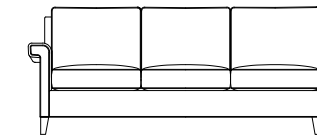

Belleville Leather Sectional

Get faster delivery
with suggested leathers
and finishes

- 11 sectional components
- 6 Alameda leathers
- Ships from the factory in 60 days*
- Dark maple legs standard

Belleville Left-Facing Corner Sofa
W93 D37 H35.5
CL-6150-93-L-PR

Belleville Right-Facing Corner Sofa
W93 D37 H35.5
CL-6150-93-R-PR

Belleville Left-Facing Sofa
W82 D37 H35.5
CL-6150-82-L-PR

Belleville Right-Facing Sofa
W82 D37 H35.5
CL-6150-82-R-PR

Belleville Left-Facing Loveseat
W57 D37 H35.5
CL-6150-57-L-PR

Belleville Right-Facing Loveseat
W57 D37 H35.5
CL-6150-57-R-PR

Belleville Left-Facing Chaise
W31 D65 H35.5
CL-6150-L-PR

Belleville Right-Facing Chaise
W31 D65 H35.5
CL-6150-R-PR

Belleville Square Corner
W37 D37 H35.5
CL-6150-SC-PR