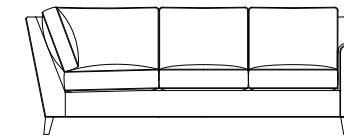

Belleville Leather Sectional

Get faster delivery
with suggested leathers
and finishes

- 11 sectional components
- 6 Alameda leathers
- Ships from the factory in 60 days*
- Dark maple legs standard

Belleville Left-Facing Corner Sofa
W93 D37 H35.5
CL-6150-93-L-PR

Belleville Right-Facing Corner Sofa
W93 D37 H35.5
CL-6150-93-R-PR

Belleville Left-Facing Sofa
W82 D37 H35.5
CL-6150-82-L-PR

Belleville Right-Facing Sofa
W82 D37 H35.5
CL-6150-82-R-PR

Belleville Left-Facing Loveseat
W57 D37 H35.5
CL-6150-57-L-PR

Belleville Right-Facing Loveseat
W57 D37 H35.5
CL-6150-57-R-PR

Belleville Left-Facing Chaise
W31 D65 H35.5
CL-6150-L-PR

Belleville Right-Facing Chaise
W31 D65 H35.5
CL-6150-R-PR

Belleville Square Corner
W37 D37 H35.5
CL-6150-SC-PR

Discover more at
Stickley.com

*60 days from receipt of order, items will be ready to ship from the Stickley factory to your dealer. Transit times will vary by state/province.

STICKLEY

Shown: Belleville Left-Facing Corner Sofa and Right-Facing Sofa,
Lowell Round Cocktail Table and Side Table