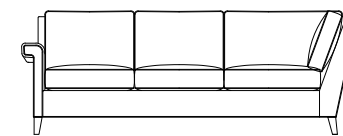

Belleville Leather Sectional

Get faster delivery
with suggested leathers
and finishes

- 11 sectional components
- 6 Alameda leathers
- Ships from the factory in 60 days*
- Dark maple legs standard

Belleville Left-Facing Corner Sofa
W93 D37 H35.5
CL-6150-93-L-PR

Belleville Right-Facing Corner Sofa
W93 D37 H35.5
CL-6150-93-R-PR

Belleville Left-Facing Sofa
W82 D37 H35.5
CL-6150-82-L-PR

Belleville Right-Facing Sofa
W82 D37 H35.5
CL-6150-82-R-PR

Belleville Left-Facing Loveseat
W57 D37 H35.5
CL-6150-57-L-PR

Belleville Right-Facing Loveseat
W57 D37 H35.5
CL-6150-57-R-PR

Belleville Left-Facing Chaise
W31 D65 H35.5
CL-6150-L-PR

Belleville Right-Facing Chaise
W31 D65 H35.5
CL-6150-R-PR

Belleville Square Corner
W37 D37 H35.5
CL-6150-SC-PR

Discover more at
Stickley.com

*60 days from receipt of order, items will be ready to ship from the Stickley factory to your dealer. Transit times will vary by state/province.

STICKLEY

Shown: Belleville Left-Facing Corner Sofa and Right-Facing Sofa,
Lowell Round Cocktail Table and Side Table