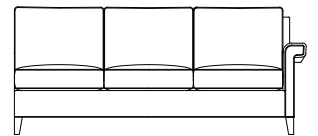

Belleville Leather Sectional

Get faster delivery
with suggested leathers
and finishes

- 11 sectional components
- 6 Alameda leathers
- Ships from the factory in 60 days*
- Dark maple legs standard

Belleville Left-Facing Corner Sofa
W93 D37 H35.5
CL-6150-93-L-PR

Belleville Right-Facing Corner Sofa
W93 D37 H35.5
CL-6150-93-R-PR

Belleville Left-Facing Sofa
W82 D37 H35.5
CL-6150-82-L-PR

Belleville Right-Facing Sofa
W82 D37 H35.5
CL-6150-82-R-PR

Belleville Left-Facing Loveseat
W57 D37 H35.5
CL-6150-57-L-PR

Belleville Right-Facing Loveseat
W57 D37 H35.5
CL-6150-57-R-PR

Belleville Left-Facing Chaise
W31 D65 H35.5
CL-6150-L-PR

Belleville Right-Facing Chaise
W31 D65 H35.5
CL-6150-R-PR

Belleville Square Corner
W37 D37 H35.5
CL-6150-SC-PR

Discover more at
Stickley.com

*60 days from receipt of order, items will be ready to ship from the Stickley factory to your dealer. Transit times will vary by state/province.

STICKLEY

Shown: Belleville Left-Facing Corner Sofa and Right-Facing Sofa,
Lowell Round Cocktail Table and Side Table