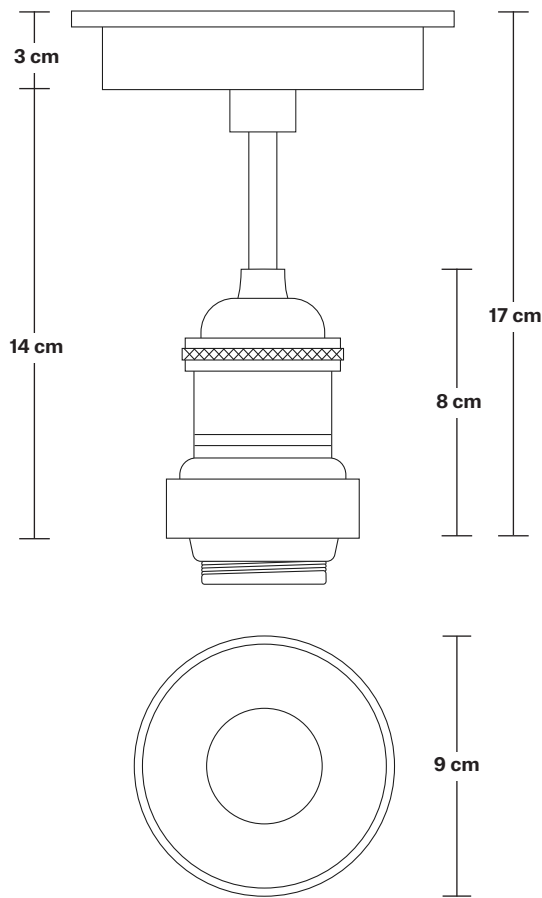

# Brooklyn Outdoor & Bathroom Flush Mount - Tube Glass

Product Code: BR-IP65-FM

H: 34 cm x W: 13.5 cm x D: 13.5 cm

## DIMENSIONS

Holder Diameter: 6 cm / 2.5"

Holder Height: 17 cm / 6.6"

Ceiling Rose Diameter: 13.5 cm / 5.3"

Ceiling Rose Height: 3 cm / 1.2"

# Brooklyn Outdoor & Bathroom Flush Mount Holder - Tube Glass

Product Code: BR-IP65-FMH

H: 17 cm x W: 13.5 cm x D: 13.5 cm