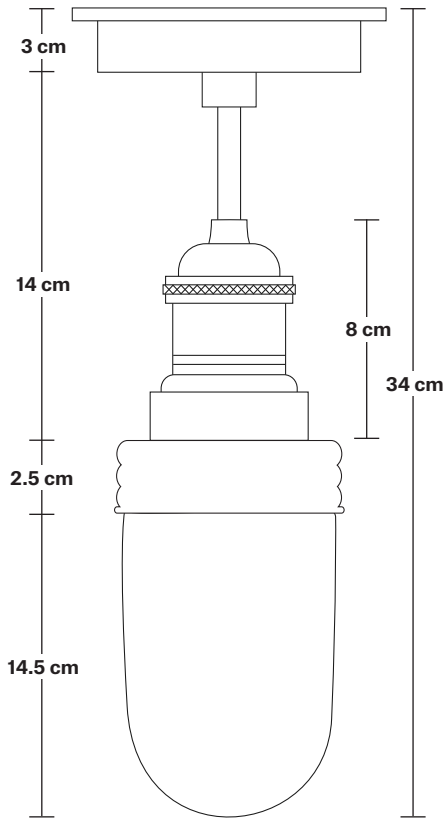

# Brooklyn Outdoor & Bathroom Flush Mount - Tube Glass

Product Code: BR-IP65-FM

H: 34 cm x W: 13.5 cm x D: 13.5 cm

## DIMENSIONS

Holder Diameter: 6 cm / 2.5"

Holder Height: 17 cm / 6.6"

Ceiling Rose Diameter: 13.5 cm / 5.3"

Ceiling Rose Height: 3 cm / 1.2"

# Brooklyn Outdoor & Bathroom Flush Mount Holder - Tube Glass

Product Code: BR-IP65-FMH

H: 17 cm x W: 13.5 cm x D: 13.5 cm