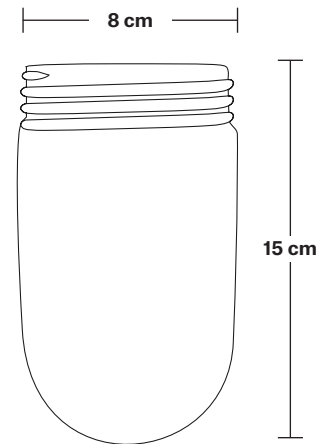

# Brooklyn Outdoor & Bathroom Flush Mount - Tube Glass

Product Code: BR-IP65-FM

H: 34 cm x W: 13.5 cm x D: 13.5 cm

## DIMENSIONS

Holder Diameter: 6 cm / 2.5"

Holder Height: 17 cm / 6.6"

Ceiling Rose Diameter: 13.5 cm / 5.3"

Ceiling Rose Height: 3 cm / 1.2"

# Brooklyn Outdoor & Bathroom Flush Mount Holder - Tube Glass

Product Code: BR-IP65-FMH

H: 17 cm x W: 13.5 cm x D: 13.5 cm