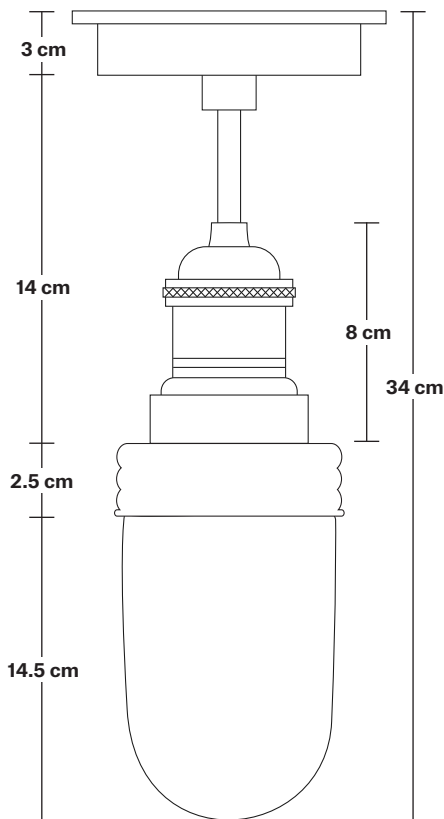

Brooklyn Outdoor & Bathroom Flush Mount - Tube Glass

Product Code: BR-IP65-FM

H: 34 cm x W: 13.5 cm x D: 13.5 cm

SPECIFICATIONS

We meet all UK and EU lighting and safety regulations.

Our products are hand finished to ensure an authentic vintage look and therefore they may vary slightly from those shown in the images.

IP rating: IP65 with Tube glass.

DIMENSIONS

Holder Diameter: 6 cm / 2.5"

Holder Height: 17 cm / 6.6"

Ceiling Rose Diameter: 13.5 cm / 5.3"

Ceiling Rose Height: 3 cm / 1.2"

Brooklyn Outdoor & Bathroom Flush Mount Holder - Tube Glass

Product Code: BR-IP65-FMH

H: 17 cm x W: 13.5 cm x D: 13.5 cm

SPECIFICATIONS

We meet all UK and EU lighting and safety regulations.

Our products are hand finished to ensure an authentic vintage look and therefore they may vary slightly from those shown in the images.

Ceiling rose: Pewter.

IP rating: IP65 with Tube glass.

DIMENSIONS

Holder Diameter: 6 cm / 2.5"

Holder Height: 17 cm / 6.6"

Ceiling Rose Diameter: 13.5 cm / 5.3"

Ceiling Rose Height: 3 cm / 1.2"

Brooklyn Outdoor & Bathroom Flush Mount - Copper