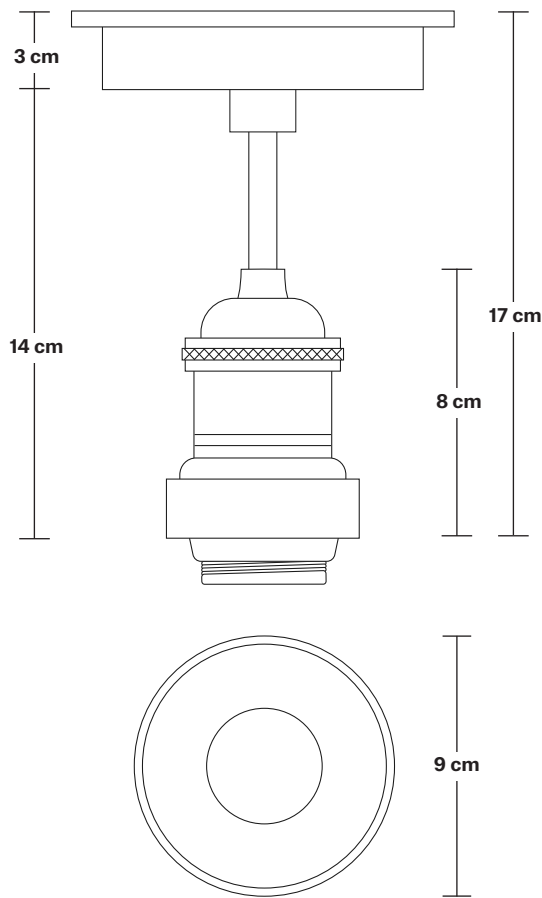

Brooklyn Outdoor & Bathroom Flush Mount - Tube Glass

Product Code: BR-IP65-FM

H: 34 cm x W: 13.5 cm x D: 13.5 cm

SPECIFICATIONS

We meet all UK and EU lighting and safety regulations.

Our products are hand finished to ensure an authentic vintage look and therefore they may vary slightly from those shown in the images.

IP rating: IP65 with Tube glass.

DIMENSIONS

Holder Diameter: 6 cm / 2.5"

Holder Height: 17 cm / 6.6"

Ceiling Rose Diameter: 13.5 cm / 5.3"

Ceiling Rose Height: 3 cm / 1.2"

Brooklyn Outdoor & Bathroom Flush Mount Holder - Tube Glass

Product Code: BR-IP65-FMH

H: 17 cm x W: 13.5 cm x D: 13.5 cm

SPECIFICATIONS

We meet all UK and EU lighting and safety regulations.

Our products are hand finished to ensure an authentic vintage look and therefore they may vary slightly from those shown in the images.

Ceiling rose: Pewter.

IP rating: IP65 with Tube glass.

DIMENSIONS

Holder Diameter: 6 cm / 2.5"

Holder Height: 17 cm / 6.6"

Ceiling Rose Diameter: 13.5 cm / 5.3"

Ceiling Rose Height: 3 cm / 1.2"

Brooklyn Outdoor & Bathroom Flush Mount - Copper