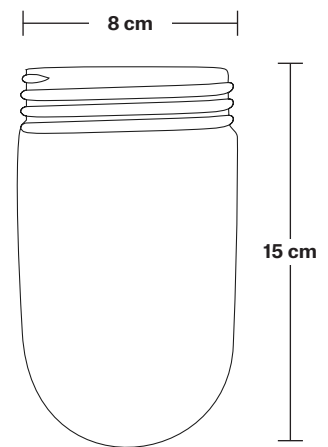

Brooklyn Outdoor & Bathroom Flush Mount - Tube Glass

Product Code: BR-IP65-FM

H: 34 cm x W: 13.5 cm x D: 13.5 cm

SPECIFICATIONS

We meet all UK and EU lighting and safety regulations.

Our products are hand finished to ensure an authentic vintage look and therefore they may vary slightly from those shown in the images.

IP rating: IP65 with Tube glass.

DIMENSIONS

Holder Diameter: 6 cm / 2.5"

Holder Height: 17 cm / 6.6"

Ceiling Rose Diameter: 13.5 cm / 5.3"

Ceiling Rose Height: 3 cm / 1.2"

Brooklyn Outdoor & Bathroom Flush Mount Holder - Tube Glass

Product Code: BR-IP65-FMH

H: 17 cm x W: 13.5 cm x D: 13.5 cm

SPECIFICATIONS

We meet all UK and EU lighting and safety regulations.

Our products are hand finished to ensure an authentic vintage look and therefore they may vary slightly from those shown in the images.

Ceiling rose: Pewter.

IP rating: IP65 with Tube glass.

DIMENSIONS

Holder Diameter: 6 cm / 2.5"

Holder Height: 17 cm / 6.6"

Ceiling Rose Diameter: 13.5 cm / 5.3"

Ceiling Rose Height: 3 cm / 1.2"

Brooklyn Outdoor & Bathroom Flush Mount - Copper