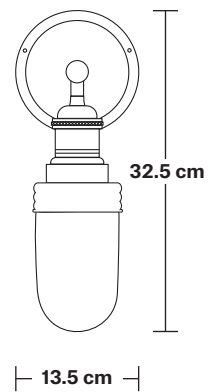

Brooklyn Outdoor & Bathroom Wall Light

Product Code: BR-IP65-WL

H: 32.5 cm x W: 13.5 cm x D: 25 cm

SPECIFICATIONS

We meet all UK and EU lighting and safety regulations.

Our products are hand finished to ensure an authentic vintage look and therefore they may vary slightly from those shown in the images.

IP rating: IP65 with Tube glass.

DIMENSIONS

Holder Diameter: 6 cm / 2.5"

Holder Height: 16 cm / 6.2"

Wall Rose Diameter: 13.5 cm / 5.3"

Wall Rose Depth: 3 cm / 1.2"

Brooklyn Outdoor & Bathroom Wall Light Holder

Product Code: BR-IP65-WLH

H: 16.5 cm x W: 13.5 cm x D: 25 cm

SPECIFICATIONS

We meet all UK and EU lighting and safety regulations.

Our products are hand finished to ensure an authentic vintage look and therefore they may vary slightly from those shown in the images.

Wall mount rose: Brass, Pewter, Copper.

IP rating: IP65 with Tube glass.

DIMENSIONS

Holder Diameter: 6 cm / 2.5"

Holder Height: 16.5 cm / 6.5"

Wall Rose Diameter: 13.5 cm / 5.3"

Wall Rose Depth: 3 cm / 1.2"