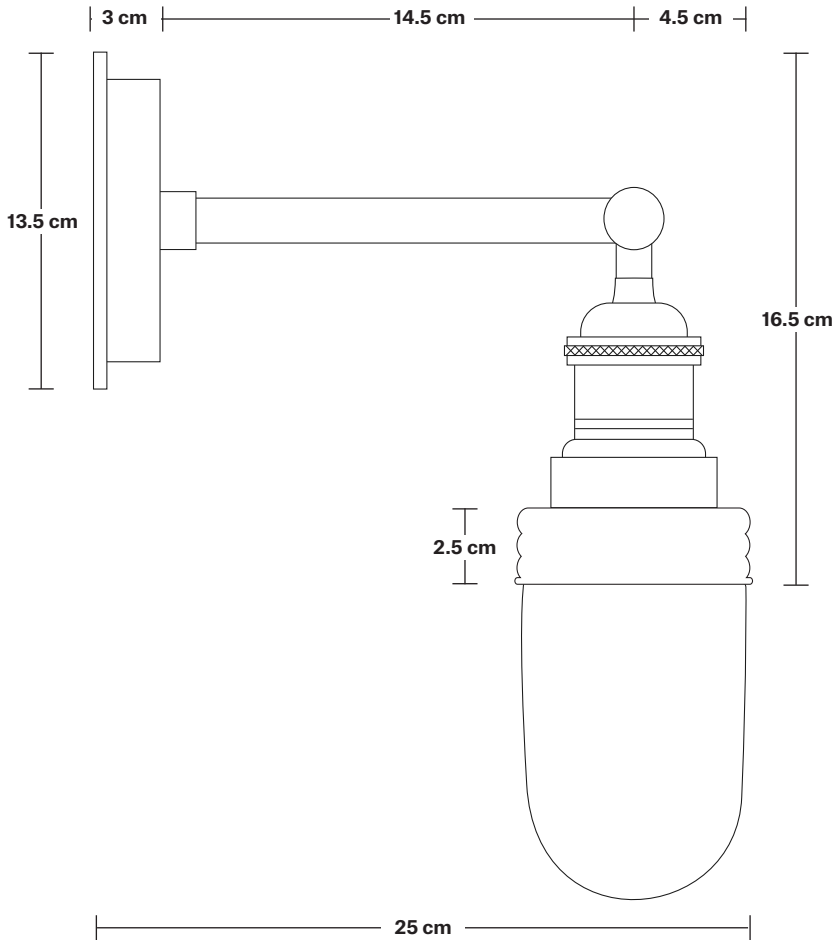

Brooklyn Outdoor & Bathroom Wall Light

Product Code: BR-IP65-WL

H: 32.5 cm x W: 13.5 cm x D: 25 cm

SPECIFICATIONS

We meet all UK and EU lighting and safety regulations.

Our products are hand finished to ensure an authentic vintage look and therefore they may vary slightly from those shown in the images.

IP rating: IP65 with Tube glass.

DIMENSIONS

Holder Diameter: 6 cm / 2.5"

Holder Height: 16 cm / 6.2"

Wall Rose Diameter: 13.5 cm / 5.3"

Wall Rose Depth: 3 cm / 1.2"

Brooklyn Outdoor & Bathroom Wall Light Holder

Product Code: BR-IP65-WLH

H: 16.5 cm x W: 13.5 cm x D: 25 cm

SPECIFICATIONS

We meet all UK and EU lighting and safety regulations.

Our products are hand finished to ensure an authentic vintage look and therefore they may vary slightly from those shown in the images.

Wall mount rose: Brass, Pewter, Copper.

IP rating: IP65 with Tube glass.

DIMENSIONS

Holder Diameter: 6 cm / 2.5"

Holder Height: 16.5 cm / 6.5"

Wall Rose Diameter: 13.5 cm / 5.3"

Wall Rose Depth: 3 cm / 1.2"