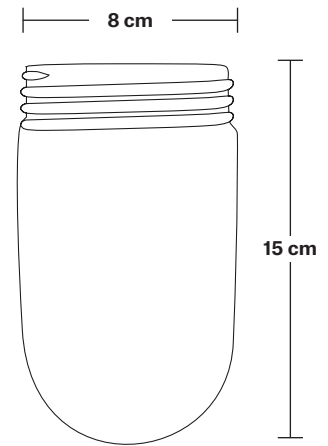

Brooklyn Outdoor & Bathroom Wall Light

Product Code: BR-IP65-WL

H: 32.5 cm x W: 13.5 cm x D: 25 cm

SPECIFICATIONS

We meet all UK and EU lighting and safety regulations.

Our products are hand finished to ensure an authentic vintage look and therefore they may vary slightly from those shown in the images.

IP rating: IP65 with Tube glass.

DIMENSIONS

Holder Diameter: 6 cm / 2.5"

Holder Height: 16 cm / 6.2"

Wall Rose Diameter: 13.5 cm / 5.3"

Wall Rose Depth: 3 cm / 1.2"

Brooklyn Outdoor & Bathroom Wall Light Holder

Product Code: BR-IP65-WLH

H: 16.5 cm x W: 13.5 cm x D: 25 cm

SPECIFICATIONS

We meet all UK and EU lighting and safety regulations.

Our products are hand finished to ensure an authentic vintage look and therefore they may vary slightly from those shown in the images.

Wall mount rose: Brass, Pewter, Copper.

IP rating: IP65 with Tube glass.

DIMENSIONS

Holder Diameter: 6 cm / 2.5"

Holder Height: 16.5 cm / 6.5"

Wall Rose Diameter: 13.5 cm / 5.3"

Wall Rose Depth: 3 cm / 1.2"