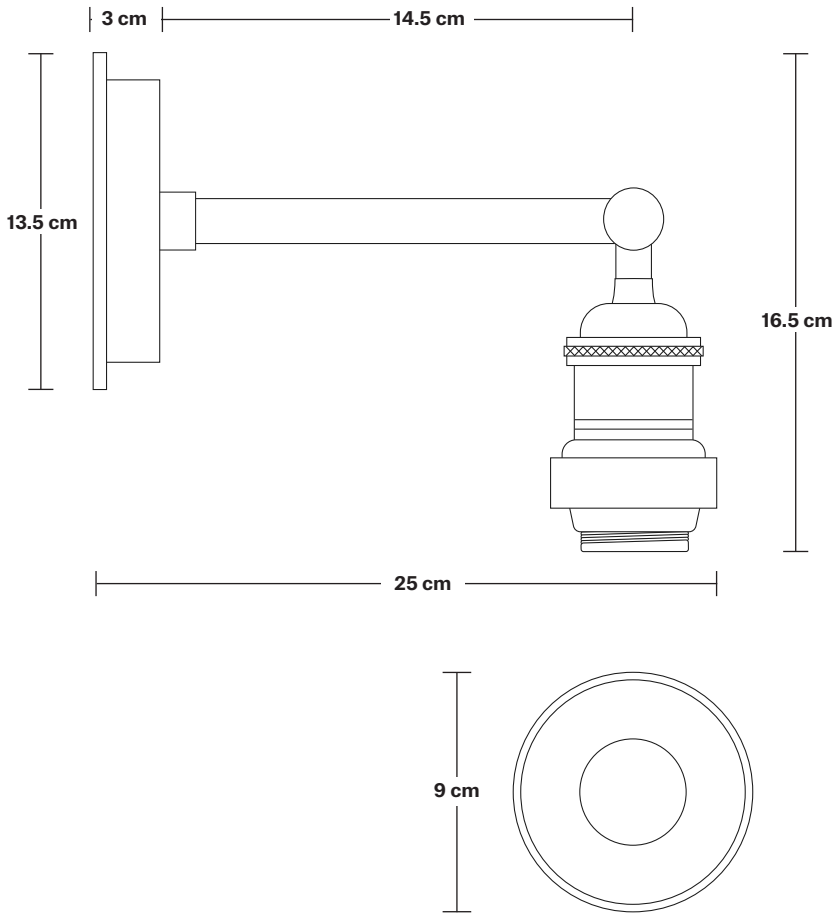

Brooklyn Outdoor & Bathroom Wall Light

Product Code: BR-IP65-WL

H: 32.5 cm x W: 13.5 cm x D: 25 cm

SPECIFICATIONS

We meet all UK and EU lighting and safety regulations.

Our products are hand finished to ensure an authentic vintage look and therefore they may vary slightly from those shown in the images.

IP rating: IP65 with Tube glass.

DIMENSIONS

Holder Diameter: 6 cm / 2.5"

Holder Height: 16 cm / 6.2"

Wall Rose Diameter: 13.5 cm / 5.3"

Wall Rose Depth: 3 cm / 1.2"

Brooklyn Outdoor & Bathroom Wall Light Holder

Product Code: BR-IP65-WLH

H: 16.5 cm x W: 13.5 cm x D: 25 cm

SPECIFICATIONS

We meet all UK and EU lighting and safety regulations.

Our products are hand finished to ensure an authentic vintage look and therefore they may vary slightly from those shown in the images.

Wall mount rose: Brass, Pewter, Copper.

IP rating: IP65 with Tube glass.

DIMENSIONS

Holder Diameter: 6 cm / 2.5"

Holder Height: 16.5 cm / 6.5"

Wall Rose Diameter: 13.5 cm / 5.3"

Wall Rose Depth: 3 cm / 1.2"