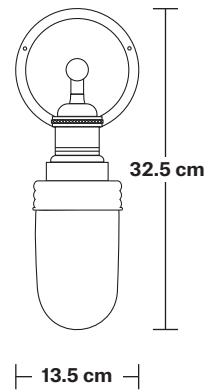

Brooklyn Outdoor & Bathroom Wall Light

Product Code: BR-IP65-WL

H: 32.5 cm x W: 13.5 cm x D: 25 cm

SPECIFICATIONS

We meet all UK and EU lighting and safety regulations.

Our products are hand finished to ensure an authentic vintage look and therefore they may vary slightly from those shown in the images.

IP rating: IP65 with Tube glass.

DIMENSIONS

Holder Diameter: 6 cm / 2.5"

Holder Height: 16 cm / 6.2"

Wall Rose Diameter: 13.5 cm / 5.3"

Wall Rose Depth: 3 cm / 1.2"

Brooklyn Outdoor & Bathroom Wall Light Holder

Product Code: BR-IP65-WLH

H: 16.5 cm x W: 13.5 cm x D: 25 cm

SPECIFICATIONS

We meet all UK and EU lighting and safety regulations.

Our products are hand finished to ensure an authentic vintage look and therefore they may vary slightly from those shown in the images.

Wall mount rose: Brass, Pewter, Copper.

IP rating: IP65 with Tube glass.

DIMENSIONS

Holder Diameter: 6 cm / 2.5"

Holder Height: 16.5 cm / 6.5"

Wall Rose Diameter: 13.5 cm / 5.3"

Wall Rose Depth: 3 cm / 1.2"