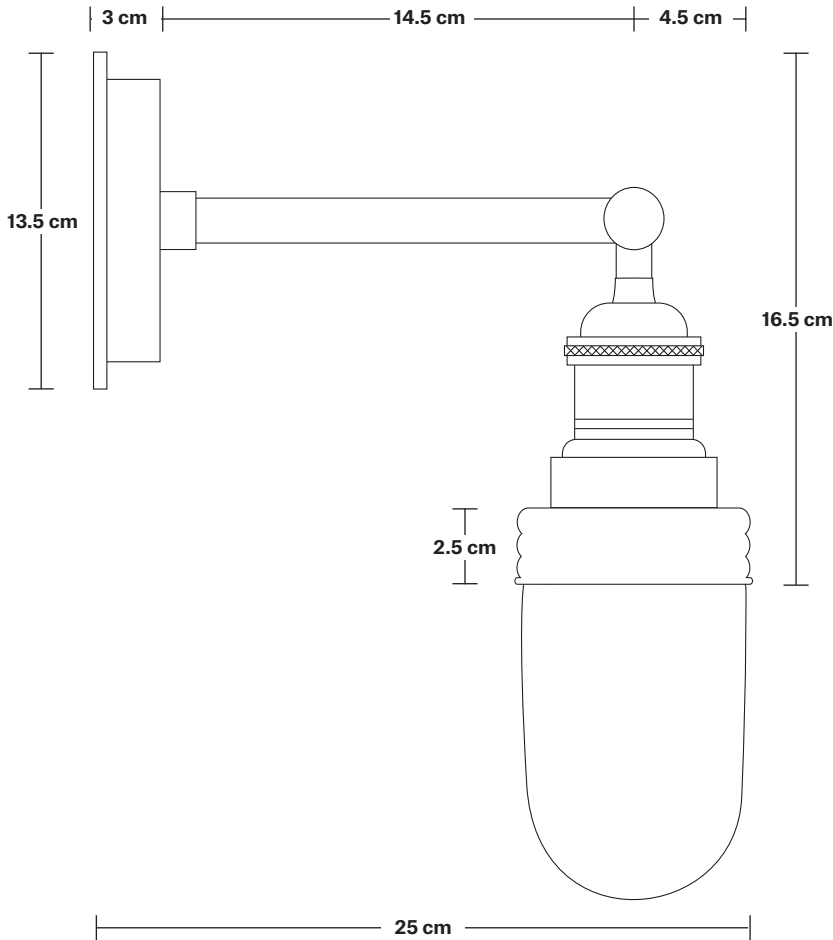

Brooklyn Outdoor & Bathroom Wall Light

Product Code: BR-IP65-WL

H: 32.5 cm x W: 13.5 cm x D: 25 cm

SPECIFICATIONS

We meet all UK and EU lighting and safety regulations.

Our products are hand finished to ensure an authentic vintage look and therefore they may vary slightly from those shown in the images.

IP rating: IP65 with Tube glass.

DIMENSIONS

Holder Diameter: 6 cm / 2.5"

Holder Height: 16 cm / 6.2"

Wall Rose Diameter: 13.5 cm / 5.3"

Wall Rose Depth: 3 cm / 1.2"

Brooklyn Outdoor & Bathroom Wall Light Holder

Product Code: BR-IP65-WLH

H: 16.5 cm x W: 13.5 cm x D: 25 cm

SPECIFICATIONS

We meet all UK and EU lighting and safety regulations.

Our products are hand finished to ensure an authentic vintage look and therefore they may vary slightly from those shown in the images.

Wall mount rose: Brass, Pewter, Copper.

IP rating: IP65 with Tube glass.

DIMENSIONS

Holder Diameter: 6 cm / 2.5"

Holder Height: 16.5 cm / 6.5"

Wall Rose Diameter: 13.5 cm / 5.3"

Wall Rose Depth: 3 cm / 1.2"