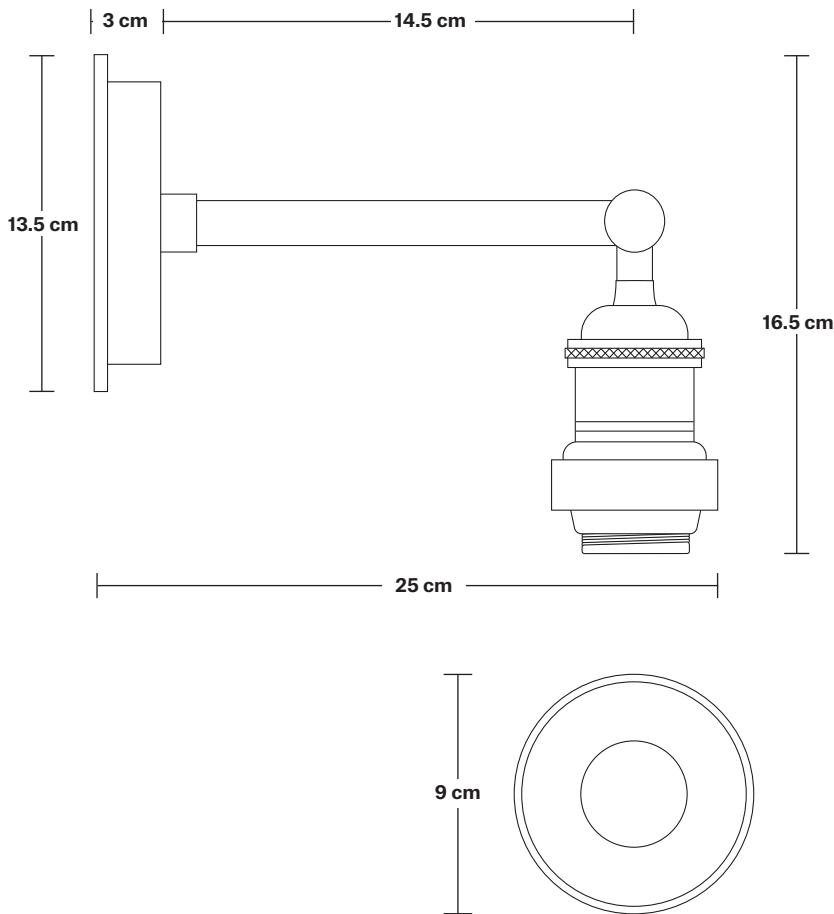

Brooklyn Outdoor & Bathroom Wall Light

Product Code: BR-IP65-WL

H: 32.5 cm x W: 13.5 cm x D: 25 cm

SPECIFICATIONS

We meet all UK and EU lighting and safety regulations.

Our products are hand finished to ensure an authentic vintage look and therefore they may vary slightly from those shown in the images.

IP rating: IP65 with Tube glass.

DIMENSIONS

Holder Diameter: 6 cm / 2.5"

Holder Height: 16 cm / 6.2"

Wall Rose Diameter: 13.5 cm / 5.3"

Wall Rose Depth: 3 cm / 1.2"

Brooklyn Outdoor & Bathroom Wall Light Holder

Product Code: BR-IP65-WLH

H: 16.5 cm x W: 13.5 cm x D: 25 cm

SPECIFICATIONS

We meet all UK and EU lighting and safety regulations.

Our products are hand finished to ensure an authentic vintage look and therefore they may vary slightly from those shown in the images.

Wall mount rose: Brass, Pewter, Copper.

IP rating: IP65 with Tube glass.

DIMENSIONS

Holder Diameter: 6 cm / 2.5"

Holder Height: 16.5 cm / 6.5"

Wall Rose Diameter: 13.5 cm / 5.3"

Wall Rose Depth: 3 cm / 1.2"