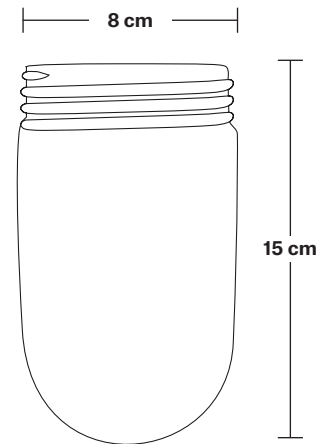

Brooklyn Outdoor & Bathroom Wall Light

Product Code: BR-IP65-WL

H: 32.5 cm x W: 13.5 cm x D: 25 cm

SPECIFICATIONS

We meet all UK and EU lighting and safety regulations.

Our products are hand finished to ensure an authentic vintage look and therefore they may vary slightly from those shown in the images.

IP rating: IP65 with Tube glass.

DIMENSIONS

Holder Diameter: 6 cm / 2.5"

Holder Height: 16 cm / 6.2"

Wall Rose Diameter: 13.5 cm / 5.3"

Wall Rose Depth: 3 cm / 1.2"

Brooklyn Outdoor & Bathroom Wall Light Holder

Product Code: BR-IP65-WLH

H: 16.5 cm x W: 13.5 cm x D: 25 cm

SPECIFICATIONS

We meet all UK and EU lighting and safety regulations.

Our products are hand finished to ensure an authentic vintage look and therefore they may vary slightly from those shown in the images.

Wall mount rose: Brass, Pewter, Copper.

IP rating: IP65 with Tube glass.

DIMENSIONS

Holder Diameter: 6 cm / 2.5"

Holder Height: 16.5 cm / 6.5"

Wall Rose Diameter: 13.5 cm / 5.3"

Wall Rose Depth: 3 cm / 1.2"