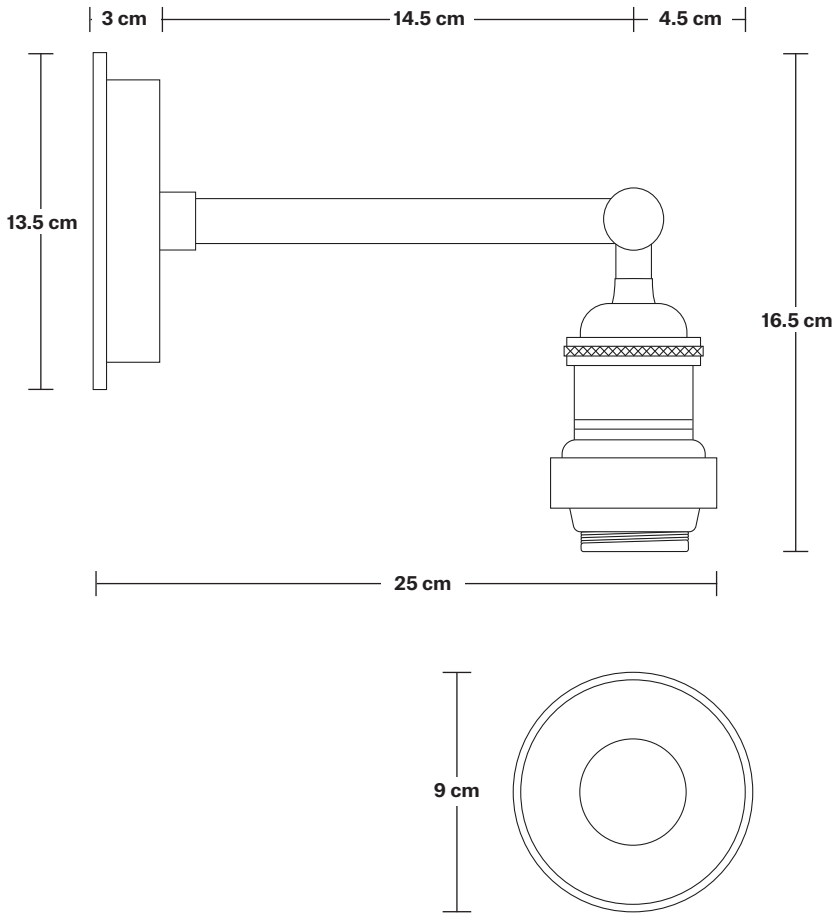

Brooklyn Outdoor & Bathroom Wall Light

Product Code: BR-IP65-WL

H: 32.5 cm x W: 13.5 cm x D: 25 cm

SPECIFICATIONS

We meet all UK and EU lighting and safety regulations.

Our products are hand finished to ensure an authentic vintage look and therefore they may vary slightly from those shown in the images.

IP rating: IP65 with Tube glass.

DIMENSIONS

Holder Diameter: 6 cm / 2.5"

Holder Height: 16 cm / 6.2"

Wall Rose Diameter: 13.5 cm / 5.3"

Wall Rose Depth: 3 cm / 1.2"

Brooklyn Outdoor & Bathroom Wall Light Holder

Product Code: BR-IP65-WLH

H: 16.5 cm x W: 13.5 cm x D: 25 cm

SPECIFICATIONS

We meet all UK and EU lighting and safety regulations.

Our products are hand finished to ensure an authentic vintage look and therefore they may vary slightly from those shown in the images.

Wall mount rose: Brass, Pewter, Copper.

IP rating: IP65 with Tube glass.

DIMENSIONS

Holder Diameter: 6 cm / 2.5"

Holder Height: 16.5 cm / 6.5"

Wall Rose Diameter: 13.5 cm / 5.3"

Wall Rose Depth: 3 cm / 1.2"