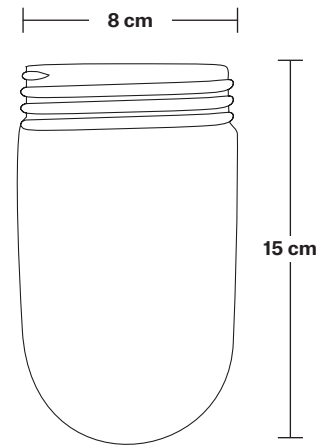

Brooklyn Outdoor & Bathroom Wall Light

Product Code: BR-IP65-WL

H: 32.5 cm x W: 13.5 cm x D: 25 cm

SPECIFICATIONS

We meet all UK and EU lighting and safety regulations.

Our products are hand finished to ensure an authentic vintage look and therefore they may vary slightly from those shown in the images.

IP rating: IP65 with Tube glass.

DIMENSIONS

Holder Diameter: 6 cm / 2.5"

Holder Height: 16 cm / 6.2"

Wall Rose Diameter: 13.5 cm / 5.3"

Wall Rose Depth: 3 cm / 1.2"

Brooklyn Outdoor & Bathroom Wall Light Holder

Product Code: BR-IP65-WLH

H: 16.5 cm x W: 13.5 cm x D: 25 cm

SPECIFICATIONS

We meet all UK and EU lighting and safety regulations.

Our products are hand finished to ensure an authentic vintage look and therefore they may vary slightly from those shown in the images.

Wall mount rose: Brass, Pewter, Copper.

IP rating: IP65 with Tube glass.

DIMENSIONS

Holder Diameter: 6 cm / 2.5"

Holder Height: 16.5 cm / 6.5"

Wall Rose Diameter: 13.5 cm / 5.3"

Wall Rose Depth: 3 cm / 1.2"