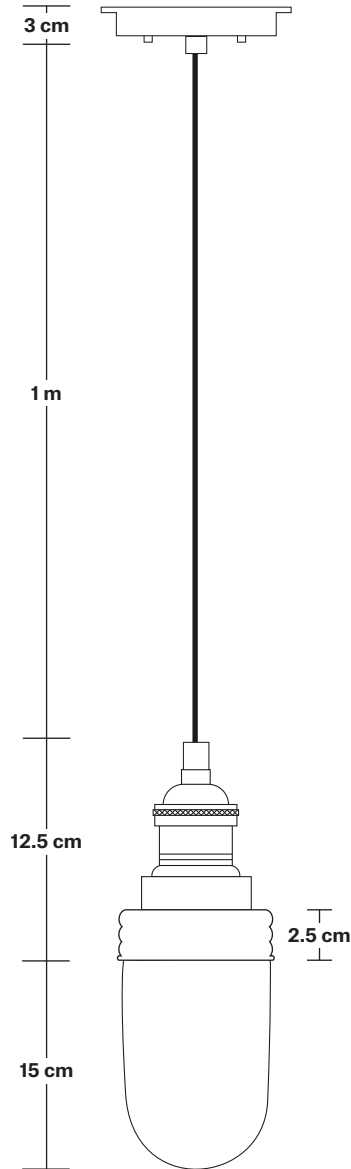

Brooklyn Outdoor & Bathroom Pendant

Product Code: BR-IP65-P

H: 130 cm x W: 13.5 cm x D: 13.5 cm

SPECIFICATIONS

We meet all UK and EU lighting and safety regulations.

Our products are hand finished to ensure an authentic vintage look and therefore they may vary slightly from those shown in the images.

DIMENSIONS

Bulb Holder Diameter: 6 cm / 2.5"

Bulb Holder Height: 12.5 cm / 4.3"

Ceiling Rose Diameter: 13.5 cm / 5.3"

Ceiling Rose Height: 3 cm / 1.2"

Full Drop: 130 cm / 51"

Brooklyn Outdoor & Bathroom Cord Set ES E27 Bulb Holder

Product Code: BR-IP65-CS

H: 115.5 cm x W: 13.5 cm x D: 13.5 cm

SPECIFICATIONS

We meet all UK and EU lighting and safety regulations.

Our products are hand finished to ensure an authentic vintage look and therefore they may vary slightly from those shown in the images.

DIMENSIONS

Bulb Holder Diameter: 6 cm / 2.5"

Bulb Holder Height: 12.5 cm / 4.3"

Ceiling Rose Diameter: 13.5 cm / 5.3"

Ceiling Rose Height: 3 cm / 1.2"

Full Drop: 115.5 cm / 45.5"

Brooklyn Outdoor & Bathroom Pendant - Brass