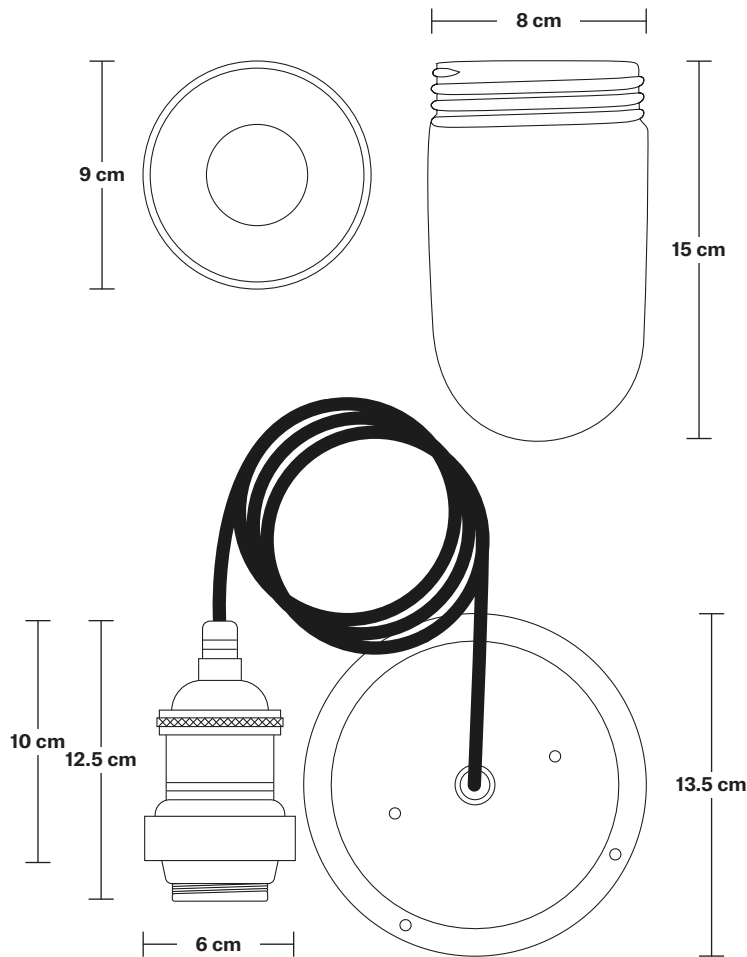

Bulb required: Standard screw (E27) fitting, max 40W.

Weight: 1.04 kg

INFORMATION

Finishes: Brass, Pewter, Copper.

Ready to be installed, installation required.

Wall mount screws not included.

IP rating: IP65 with glass.

DIMENSIONS

Bulb Holder Diameter: 6 cm / 2.5"

Bulb Holder Height: 12.5 cm / 4.3"

Ceiling Rose Diameter: 13.5 cm / 5.3"

Ceiling Rose Height: 3 cm / 1.2"

Full Drop: 130 cm / 51"

Brooklyn Outdoor & Bathroom Cord Set ES E27 Bulb Holder

Product Code: BR-IP65-CS

H: 115.5 cm x W: 13.5 cm x D: 13.5 cm

SPECIFICATIONS

We meet all UK and EU lighting and safety regulations.

Our products are hand finished to ensure an authentic vintage look and therefore they may vary slightly from those shown in the images.

DIMENSIONS

Bulb Holder Diameter: 6 cm / 2.5"

Bulb Holder Height: 12.5 cm / 4.3"

Ceiling Rose Diameter: 13.5 cm / 5.3"

Ceiling Rose Height: 3 cm / 1.2"

Full Drop: 115.5 cm / 45.5"

Brooklyn Outdoor & Bathroom Pendant - Brass