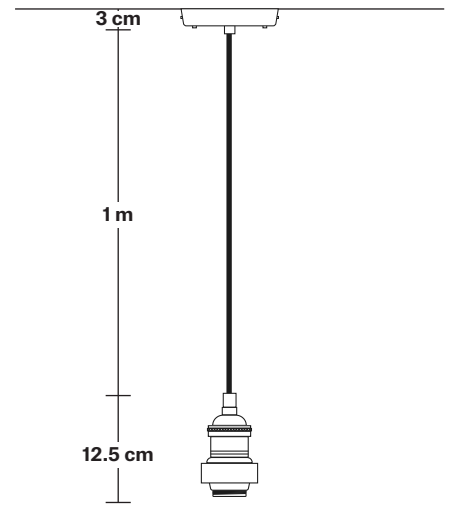

Brooklyn Outdoor & Bathroom Pendant

Product Code: BR-IP65-P

H: 130 cm x W: 13.5 cm x D: 13.5 cm

SPECIFICATIONS

We meet all UK and EU lighting and safety regulations.

Our products are hand finished to ensure an authentic vintage look and therefore they may vary slightly from those shown in the images.

DIMENSIONS

Bulb Holder Diameter: 6 cm / 2.5"

Bulb Holder Height: 12.5 cm / 4.3"

Ceiling Rose Diameter: 13.5 cm / 5.3"

Ceiling Rose Height: 3 cm / 1.2"

Full Drop: 130 cm / 51"

Brooklyn Outdoor & Bathroom Cord Set ES E27 Bulb Holder

Product Code: BR-IP65-CS

H: 115.5 cm x W: 13.5 cm x D: 13.5 cm

SPECIFICATIONS

We meet all UK and EU lighting and safety regulations.

Our products are hand finished to ensure an authentic vintage look and therefore they may vary slightly from those shown in the images.

DIMENSIONS

Bulb Holder Diameter: 6 cm / 2.5"

Bulb Holder Height: 12.5 cm / 4.3"

Ceiling Rose Diameter: 13.5 cm / 5.3"

Ceiling Rose Height: 3 cm / 1.2"

Full Drop: 115.5 cm / 45.5"

Brooklyn Outdoor & Bathroom Pendant - Brass