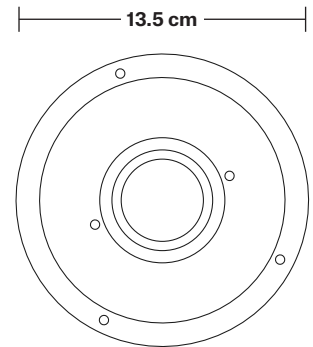

Brooklyn Outdoor & Bathroom Pendant

Product Code: BR-IP65-P

H: 130 cm x W: 13.5 cm x D: 13.5 cm

SPECIFICATIONS

We meet all UK and EU lighting and safety regulations.

Our products are hand finished to ensure an authentic vintage look and therefore they may vary slightly from those shown in the images.

DIMENSIONS

Bulb Holder Diameter: 6 cm / 2.5"

Bulb Holder Height: 12.5 cm / 4.3"

Ceiling Rose Diameter: 13.5 cm / 5.3"

Ceiling Rose Height: 3 cm / 1.2"

Full Drop: 130 cm / 51"

Brooklyn Outdoor & Bathroom Cord Set ES E27 Bulb Holder

Product Code: BR-IP65-CS

H: 115.5 cm x W: 13.5 cm x D: 13.5 cm

SPECIFICATIONS

We meet all UK and EU lighting and safety regulations.

Our products are hand finished to ensure an authentic vintage look and therefore they may vary slightly from those shown in the images.

DIMENSIONS

Bulb Holder Diameter: 6 cm / 2.5"

Bulb Holder Height: 12.5 cm / 4.3"

Ceiling Rose Diameter: 13.5 cm / 5.3"

Ceiling Rose Height: 3 cm / 1.2"

Full Drop: 115.5 cm / 45.5"

Brooklyn Outdoor & Bathroom Pendant - Brass