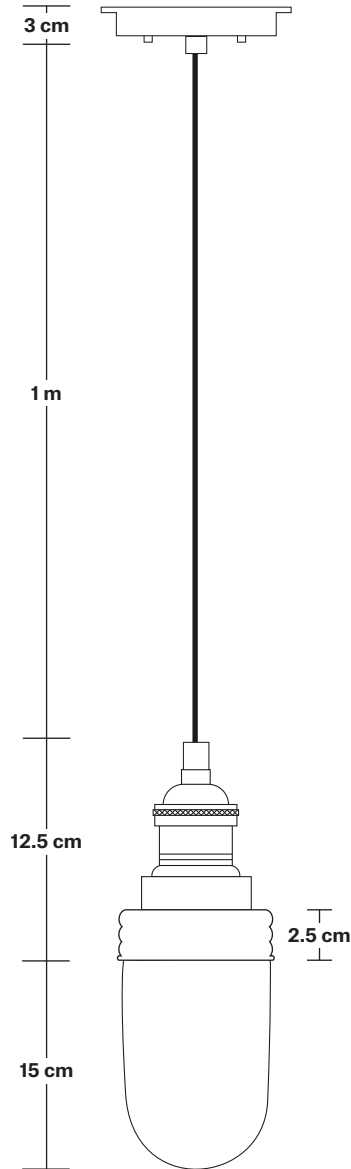

Brooklyn Outdoor & Bathroom Pendant

Product Code: BR-IP65-P

H: 130 cm x W: 13.5 cm x D: 13.5 cm

SPECIFICATIONS

We meet all UK and EU lighting and safety regulations.

Our products are hand finished to ensure an authentic vintage look and therefore they may vary slightly from those shown in the images.

DIMENSIONS

Bulb Holder Diameter: 6 cm / 2.5"

Bulb Holder Height: 12.5 cm / 4.3"

Ceiling Rose Diameter: 13.5 cm / 5.3"

Ceiling Rose Height: 3 cm / 1.2"

Full Drop: 130 cm / 51"

Brooklyn Outdoor & Bathroom Cord Set ES E27 Bulb Holder

Product Code: BR-IP65-CS

H: 115.5 cm x W: 13.5 cm x D: 13.5 cm

SPECIFICATIONS

We meet all UK and EU lighting and safety regulations.

Our products are hand finished to ensure an authentic vintage look and therefore they may vary slightly from those shown in the images.

DIMENSIONS

Bulb Holder Diameter: 6 cm / 2.5"

Bulb Holder Height: 12.5 cm / 4.3"

Ceiling Rose Diameter: 13.5 cm / 5.3"

Ceiling Rose Height: 3 cm / 1.2"

Full Drop: 115.5 cm / 45.5"

Brooklyn Outdoor & Bathroom Pendant - Copper