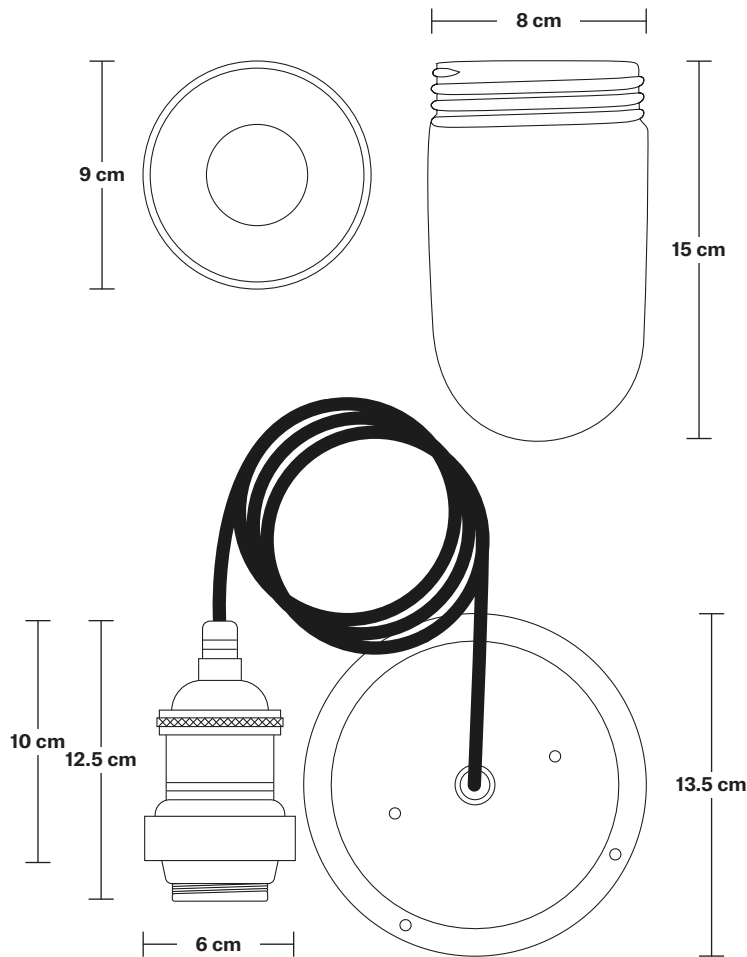

Bulb required: Standard screw (E27) fitting, max 40W.

Weight: 1.04 kg

INFORMATION

Finishes: Brass, Pewter, Copper.

Ready to be installed, installation required.

Wall mount screws not included.

IP rating: IP65 with glass.

DIMENSIONS

Bulb Holder Diameter: 6 cm / 2.5"

Bulb Holder Height: 12.5 cm / 4.3"

Ceiling Rose Diameter: 13.5 cm / 5.3"

Ceiling Rose Height: 3 cm / 1.2"

Full Drop: 130 cm / 51"

Brooklyn Outdoor & Bathroom Cord Set ES E27 Bulb Holder

Product Code: BR-IP65-CS

H: 115.5 cm x W: 13.5 cm x D: 13.5 cm

SPECIFICATIONS

We meet all UK and EU lighting and safety regulations.

Our products are hand finished to ensure an authentic vintage look and therefore they may vary slightly from those shown in the images.

DIMENSIONS

Bulb Holder Diameter: 6 cm / 2.5"

Bulb Holder Height: 12.5 cm / 4.3"

Ceiling Rose Diameter: 13.5 cm / 5.3"

Ceiling Rose Height: 3 cm / 1.2"

Full Drop: 115.5 cm / 45.5"

Brooklyn Outdoor & Bathroom Pendant - Copper