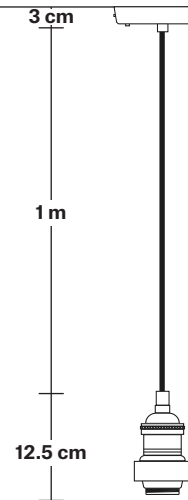

Brooklyn Outdoor & Bathroom Pendant

Product Code: BR-IP65-P

H: 130 cm x W: 13.5 cm x D: 13.5 cm

SPECIFICATIONS

We meet all UK and EU lighting and safety regulations.

Our products are hand finished to ensure an authentic vintage look and therefore they may vary slightly from those shown in the images.

DIMENSIONS

Bulb Holder Diameter: 6 cm / 2.5"

Bulb Holder Height: 12.5 cm / 4.3"

Ceiling Rose Diameter: 13.5 cm / 5.3"

Ceiling Rose Height: 3 cm / 1.2"

Full Drop: 130 cm / 51"

Brooklyn Outdoor & Bathroom Cord Set ES E27 Bulb Holder

Product Code: BR-IP65-CS

H: 115.5 cm x W: 13.5 cm x D: 13.5 cm

SPECIFICATIONS

We meet all UK and EU lighting and safety regulations.

Our products are hand finished to ensure an authentic vintage look and therefore they may vary slightly from those shown in the images.

DIMENSIONS

Bulb Holder Diameter: 6 cm / 2.5"

Bulb Holder Height: 12.5 cm / 4.3"

Ceiling Rose Diameter: 13.5 cm / 5.3"

Ceiling Rose Height: 3 cm / 1.2"

Full Drop: 115.5 cm / 45.5"

Brooklyn Outdoor & Bathroom Pendant - Copper