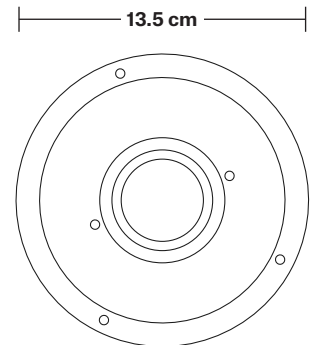

Brooklyn Outdoor & Bathroom Pendant

Product Code: BR-IP65-P

H: 130 cm x W: 13.5 cm x D: 13.5 cm

SPECIFICATIONS

We meet all UK and EU lighting and safety regulations.

Our products are hand finished to ensure an authentic vintage look and therefore they may vary slightly from those shown in the images.

DIMENSIONS

Bulb Holder Diameter: 6 cm / 2.5"

Bulb Holder Height: 12.5 cm / 4.3"

Ceiling Rose Diameter: 13.5 cm / 5.3"

Ceiling Rose Height: 3 cm / 1.2"

Full Drop: 130 cm / 51"

Brooklyn Outdoor & Bathroom Cord Set ES E27 Bulb Holder

Product Code: BR-IP65-CS

H: 115.5 cm x W: 13.5 cm x D: 13.5 cm

SPECIFICATIONS

We meet all UK and EU lighting and safety regulations.

Our products are hand finished to ensure an authentic vintage look and therefore they may vary slightly from those shown in the images.

DIMENSIONS

Bulb Holder Diameter: 6 cm / 2.5"

Bulb Holder Height: 12.5 cm / 4.3"

Ceiling Rose Diameter: 13.5 cm / 5.3"

Ceiling Rose Height: 3 cm / 1.2"

Full Drop: 115.5 cm / 45.5"

Brooklyn Outdoor & Bathroom Pendant - Copper