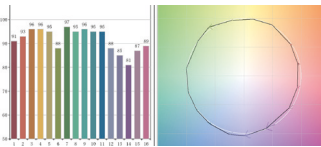

ILLUMINATION

CCT:	2700K
Lumens:	240 lm
Incandescent equiv.:	24W
Flicker:	<5%
Beam angle:	360°
Light source:	LED
CRI:	95Ra
R9:	70
TM30 - Rg	100
TM30 - Rf	90

IES/LDT photometry files
and product photography
available on request