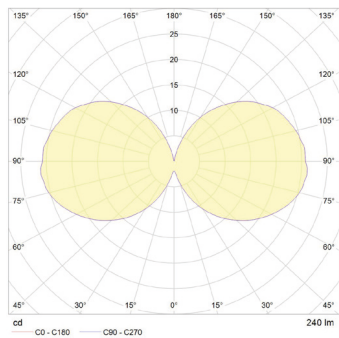

PLUTO

3W | 240 lm | 2700K

PLUT-3W-2700K-E27-NT

Pluto 3W 2700K E27 Non-Tinted LED Bulb

tala®

PHYSICAL

Bulb diameter:	45 mm
Bulb length:	72 mm
Glass shape:	G45
Base:	E27
Materials:	glass and nickel
Glass finish:	Clear
Weight:	16g
Max. working temp.:	Max. 40°C
IP rating:	IP54

ELECTRICAL

Power:	3W
Current:	0.01 A
Voltage:	220-240V~ V
Frequency:	50/60Hz
Power factor:	0.9
Efficiency:	80 lm/W
Lifetime:	30000 hrs

ILLUMINATION

CCT:	2700K
Lumens:	240 lm
Incandescent equiv.:	24W
Flicker:	<5%
Beam angle:	360°
Light source:	LED
CRI:	95Ra
R9:	70
TM30 - Rg	100
TM30 - Rf	90