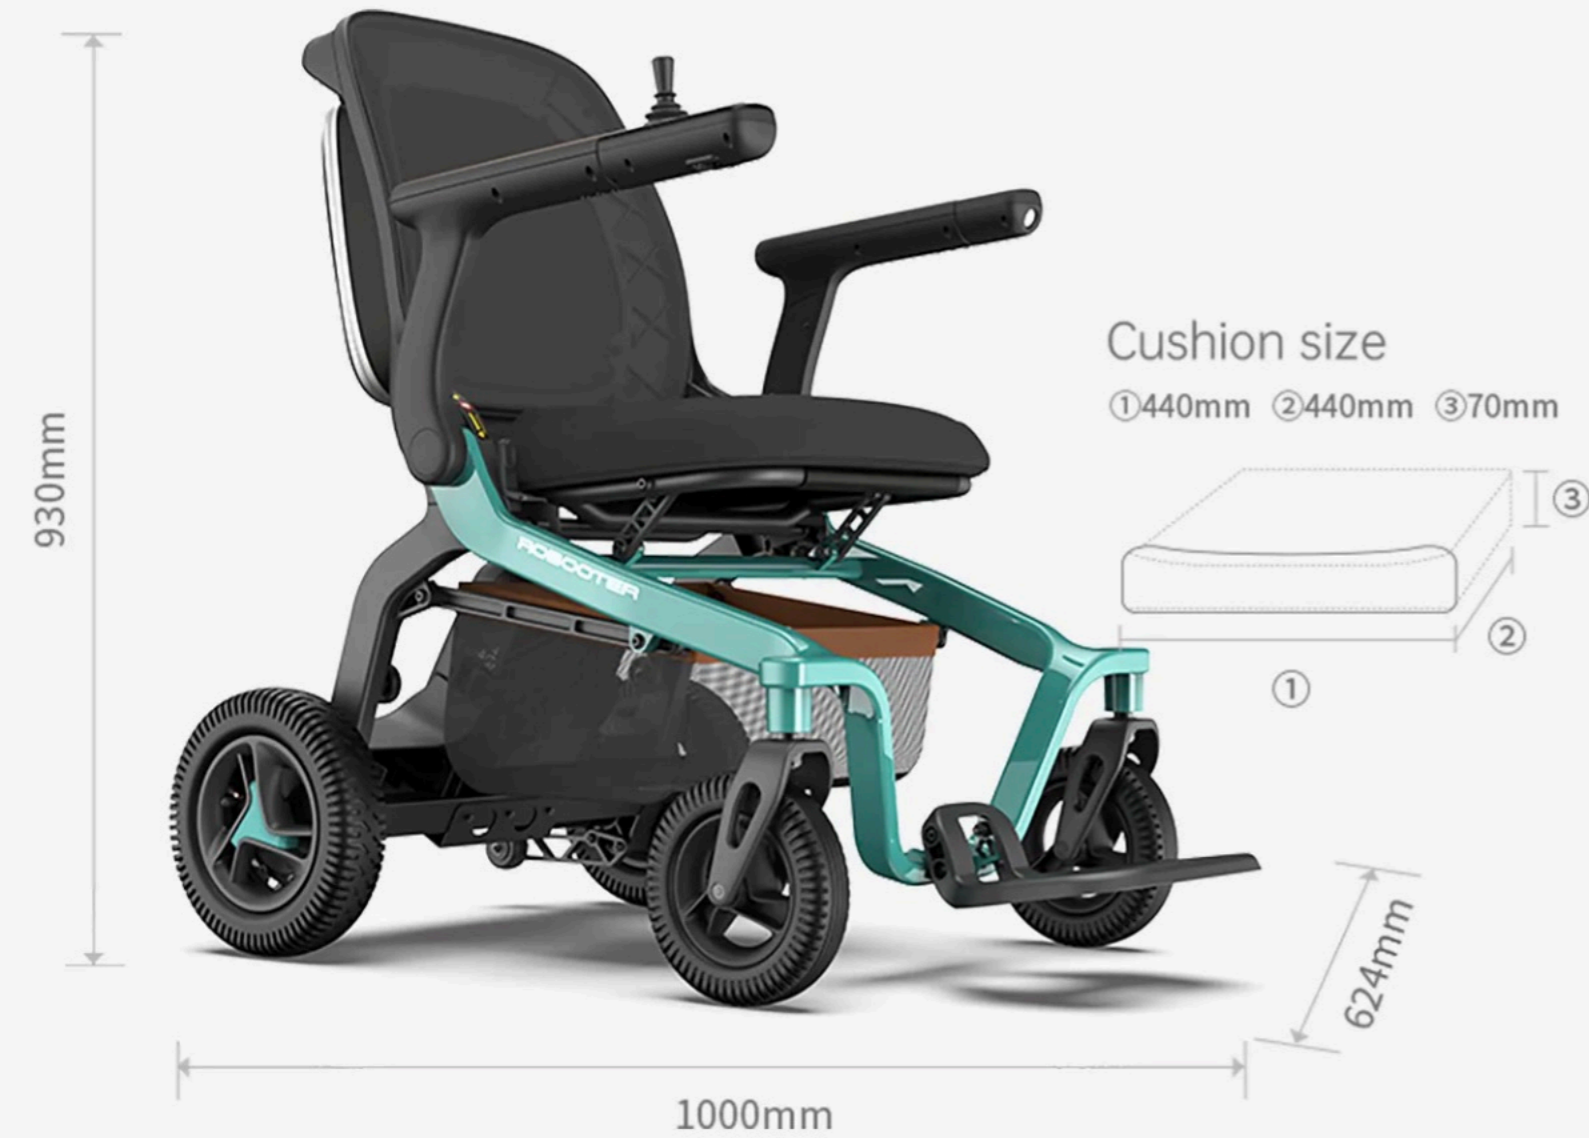

# Specification

Unfolded Size(Mm)	1000(L)X 624 (W)X 930(H) MM
Folded Size(Mm)	700 (L)X 624 (W) X 450 (H) MM
Seat Size(Mm)	700 (H)X 440 (W) X 440 (D) MM
Cushion Size(Mm)	440(L)X 440 (W) MM
Folding Method	MANUALLY FOLDING
Max Weight Capacity	150KG
Battery Capacity	20AH
Endurance Mileage	23KM
Max Speed	8KM/H

Barrier Crossing Height	4CM
Max Ditch Width	10CM
Seat Width	46CM
Gradeability	9°
Front Wheel Material	HONEYCOMB PU TIRE
Rear Wheel Material	PNEUMATIC TIRES
Product Net Weight (Kg)	25KG
Battery Weight	3.4KG
Color	Green, White