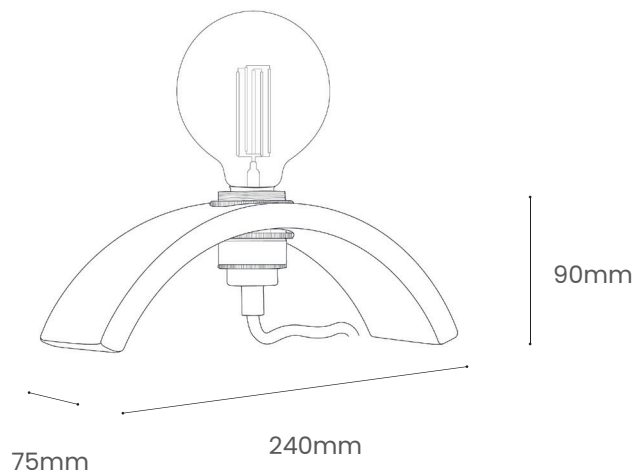

COVE ARCHER TABLE LIGHT

Tom Raffield

Product Specification

Swathed in serene, coastal shades the Cove Lighting Collection echoes the tranquil hues of Cornwall's hidden coves. Familiar forms take on a new radiance as our most beloved designs are reborn in the captivating colours of the Cornish coast. Transforming any space, this striking lighting range reflects your unique style and brightens any room.

Inspired by industrial simplicity, the Cove Archer Table Light is handcrafted from steam bent wood, hand finished with an eco-friendly, colourful paint and accented by a brass light fitting that nestles into its architectural base. A striking, standalone desk light design that showcases confident curves and a timeless aesthetic.

Dive into coastal colour, reinvigorate your space.

Product Type : Table Light	SKU	Colours	Dimensions L x W x H (mm)		Weight (kg)	
			Unboxed	Boxed	Unboxed	Boxed
Cove Artus Table Light	TR-ARCH-TBL-RED	Ember Red	240 x 75 x 90	270 x 130 x 100	0.55	1.3
	TR-ARCH-TBL-BLU	Falmouth Blue				
	TR-ARCH-TBL-GRN	Sea Glass Green				
	TR-ARCH-TBL-PNK	Shell Pink				
Colours	Ember Red	Falmouth Blue	Materials			
	Sea Glass Green	Shell Pink	Oak	Brass Fittings		
Finish	Finished with a blend of natural wax oils to give a protective, hardwearing and beautiful finish.					
Wiring kit options	Brass bulb holder with black inline switch and plug	Wiring kit	Flex		Recommended light bulb	
		Plastic inline switch	Flex colour: grey fabric		Max 25W LED	
		E27 (240v)	Cable length: 228cm from plug to bulb holder			
Care information	Dusting your light regularly and with a light feather duster should keep your light looking clean, otherwise wipe with a damp cloth and remove any moisture with a dry cloth. Gentle furniture polishes can also be used.					
Additional information	- Suitable for use on 240v circuits. - This product can be plugged straight into a 240v outlet.