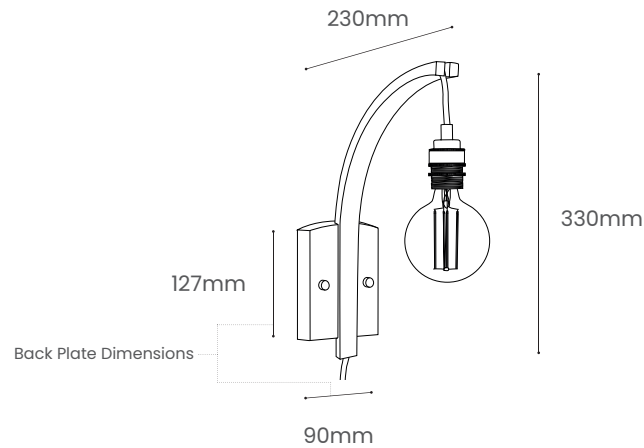

COVE HANTER WALL LIGHT

Tom Raffield

Product Specification

Swathed in serene, coastal shades the Cove Lighting Collection echoes the tranquil hues of Cornwall's hidden coves. Familiar forms take on a new radiance as our most beloved designs are reborn in the captivating colours of the Cornish coast. Transforming any space, this striking lighting range reflects your unique style and brightens any room.

Handcrafted in sustainably sourced solid oak, the Cove Hanter Wall Light's steam bent curve arches from its roots to showcase an exposed bulb, which casts a boundless glow. Hand finished with eco-friendly, colourful paint to bring a modern flourish to a timeless, natural form. Use the wooden Cove Hanter Wall Light to restore calm in bustling kitchens, hallways, or living spaces. Radiating endless illumination and a sharp design aesthetic, this wooden wall light is the ultimate balance between form and function.

Dive into coastal colour, reinvigorate your space.

Product Type : Wall Light	SKU	Colours	Dimensions L x W x H (mm)		Weight (kg)	
			Unboxed	Boxed	Unboxed	Boxed
Cove Hanter Wall Light	TR-HAN-WL-RED-PLG	Ember Red	240 x 75 x 90	270 x 130 x 100	0.55	1.3
	TR-HAN-WL-BLU-PLG	Falmouth Blue				
	TR-HAN-WL-GRN-PLG	Sea Glass Green				
	TR-HAN-WL-PNK-PLG	Shell Pink				
Colours	Ember Red	Falmouth Blue	Materials			
	Sea Glass Green	Shell Pink	Oak	Brass Fittings		
Finish	Finished with a blend of natural wax oils to give a protective, hardwearing and beautiful finish.					
Wiring kit options	Brass bulb holder with black inline switch and plug	Wiring kit	Flex		Recommended light bulb	
		Plastic inline switch	Flex colour: grey fabric		Max 25W LED	
		E27 (240v)	Cable length: 228cm from plug to bulb holder			
Care information	Dusting your light regularly and with a light feather duster should keep your light looking clean, otherwise wipe with a damp cloth and remove any moisture with a dry cloth. Gentle furniture polishes can also be used.					
Additional information	- Suitable for use on 240v circuits. - This product can be plugged straight into a 240v outlet.