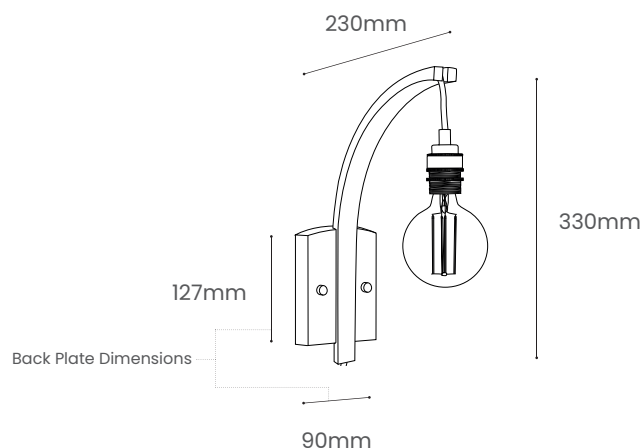

COVE HANTER WALL LIGHT

Tom Raffield

Product Specification

Swathed in serene, coastal shades the Cove Lighting Collection echoes the tranquil hues of Cornwall's hidden coves. Familiar forms take on a new radiance as our most beloved designs are reborn in the captivating colours of the Cornish coast. Transforming any space, this striking lighting range reflects your unique style and brightens any room.

Handcrafted in sustainably sourced solid oak, the Cove Hanter Wall Light's steam bent curve arches from its roots to showcase an exposed bulb, which casts a boundless glow. Hand finished with eco-friendly, colourful paint to bring a modern flourish to a timeless, natural form. Use the wooden Cove Hanter Wall Light to restore calm in bustling kitchens, hallways, or living spaces. Radiating endless illumination and a sharp design aesthetic, this wooden wall light is the ultimate balance between form and function.

Dive into coastal colour, reinvigorate your space.

Product Type : Wall Light	SKU	Colours	Dimensions L x W x H (mm)		Weight (kg)	
			Unboxed	Boxed	Unboxed	Boxed
Cove Hanter Wall Light	TR-HAN-WL-RED	Ember Red	240 x 75 x 90	270 x 130 x 100	0.55	1.3
	TR-HAN-WL-BLU	Falmouth Blue				
	TR-HAN-WL-GRN	Sea Glass Green				
	TR-HAN-WL-PNK	Shell Pink				
Colours	Ember Red	Falmouth Blue	Materials			
	Sea Glass Green	Shell Pink	Oak	Brass Fittings		
Finish	Finished with a blend of natural wax oils to give a protective, hardwearing and beautiful finish.					
Wiring Kit Options: Hardwired	Brass bulb holder with electrical connection block	Wiring Kit	Flex		Recommended light bulb	
		connection block included E27 (240v)	Flex colour: grey fabric		Max 25W LED	
Care information	Dusting your light regularly and with a light feather duster should keep your light looking clean, otherwise wipe with a damp cloth and remove any moisture with a dry cloth. Gentle furniture polishes can also be used.					
Additional information	- Suitable for use on 240v circuits. - This product can be plugged straight into a 240v outlet.