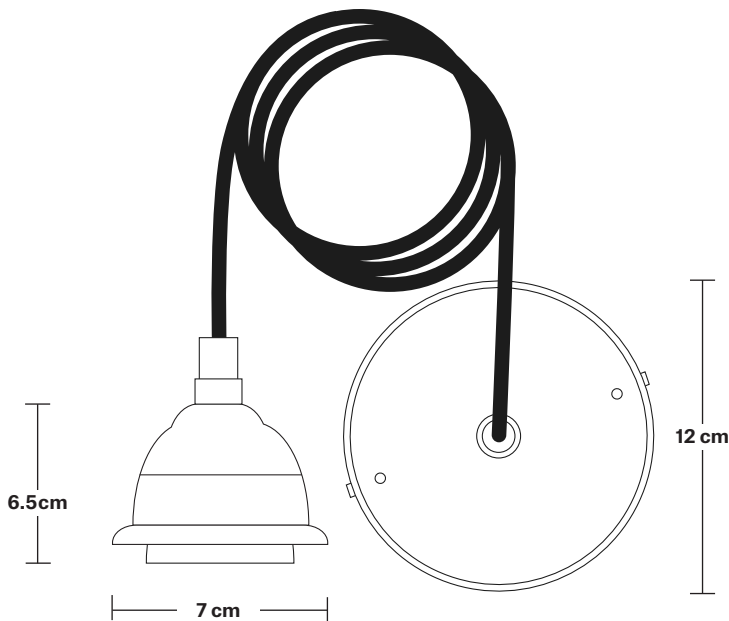

Ready to be installed, installation required.

Wall mount screws not included.

Holders available: Aluminium.

Flex: 1m Brown, Grey or Black Round Fabric Flex.

Ceiling rose: Aluminium.

DIMENSIONS

Shade Diameter: 30.4 cm / 12"

Shade Height (no holder): 15.5 cm / 6"

Holder Diameter: 7 cm / 2.7"

Holder Height: 6.5 cm / 2.5"

Ceiling Rose Diameter: 12 cm / 4.7"

Ceiling Rose Height: 7 cm / 2.8"

INDUSTVILLE

Old Factory Cord Set ES E27 Bulb Holder

Product Code: OF-CS

H: 109.5 cm x W: 12 cm x D: 12 cm

SPECIFICATIONS

We meet all UK and EU lighting and safety regulations.

Our products are hand finished to ensure an authentic vintage look and therefore they may vary slightly from those shown in the images.

DIMENSIONS

Bulb Holder Diameter: 7 cm / 2.7"

Bulb Holder Height: 6.5 cm / 2.5"

Ceiling Rose Diameter: 12 cm / 4.7"

Ceiling Rose Height: 2 cm / 0.8"

Full Drop: 108.5 cm / 43.1"

Old Factory - 12 Inch - Pewter