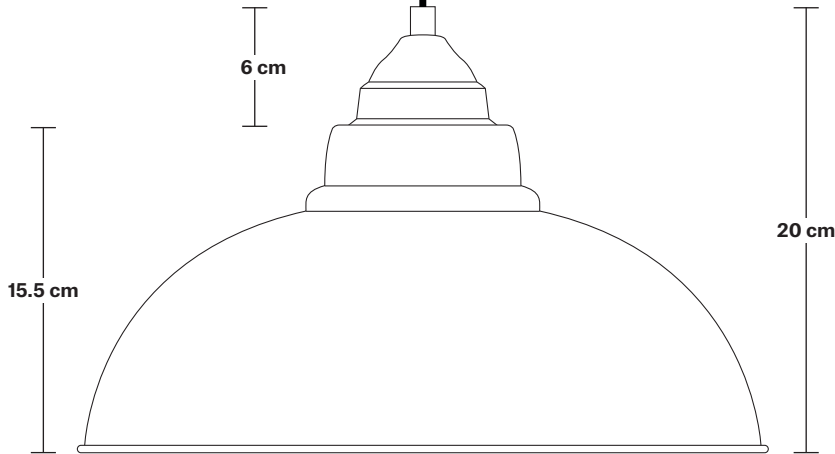

Old Factory Pendant - 12 Inch

Product Code: OF-P12

H: 20 cm x W: 30.4 cm x D: 30.4 cm

SPECIFICATIONS

We meet all UK and EU lighting and safety regulations.

Our products are hand finished to ensure an authentic vintage look and therefore they may vary slightly from those shown in the images.

Ready to be installed, installation required.

Wall mount screws not included.

Holders available: Aluminium.

Flex: 1m Brown, Grey or Black Round Fabric Flex.

Ceiling rose: Aluminium.

DIMENSIONS

Shade Diameter: 30.4 cm / 12"

Product Code: OF-CS

H: 109.5 cm x W: 12 cm x D: 12 cm

SPECIFICATIONS

We meet all UK and EU lighting and safety regulations.

Our products are hand finished to ensure an authentic vintage look and therefore they may vary slightly from those shown in the images.

DIMENSIONS

Bulb Holder Diameter: 7 cm / 2.7"

Bulb Holder Height: 6.5 cm / 2.5"

Ceiling Rose Diameter: 12 cm / 4.7"

Ceiling Rose Height: 2 cm / 0.8"

Full Drop: 108.5 cm / 43.1"

Old Factory - 12 Inch - Pewter