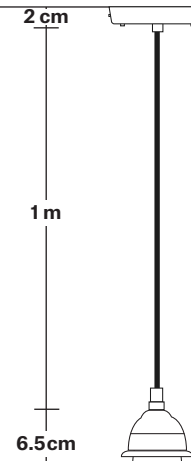

Old Factory Pendant - 12 Inch

Product Code: OF-P12

H: 20 cm x W: 30.4 cm x D: 30.4 cm

SPECIFICATIONS

We meet all UK and EU lighting and safety regulations.

Our products are hand finished to ensure an authentic vintage look and therefore they may vary slightly from those shown in the images.

Shade Height (no holder): 15.5 cm / 6"

Holder Diameter: 7 cm / 2.7"

Holder Height: 6.5 cm / 2.5"

Ceiling Rose Diameter: 12 cm / 4.7"

Ceiling Rose Height: 7 cm / 2.8"

INDUSTVILLE

Old Factory Cord Set ES E27 Bulb Holder

Product Code: OF-CS

H: 109.5 cm x W: 12 cm x D: 12 cm

SPECIFICATIONS

We meet all UK and EU lighting and safety regulations.

Our products are hand finished to ensure an authentic vintage look and therefore they may vary slightly from those shown in the images.

DIMENSIONS

Bulb Holder Diameter: 7 cm / 2.7"

Bulb Holder Height: 6.5 cm / 2.5"

Ceiling Rose Diameter: 12 cm / 4.7"

Ceiling Rose Height: 2 cm / 0.8"

Full Drop: 108.5 cm / 43.1"

Old Factory - 12 Inch - Pewter